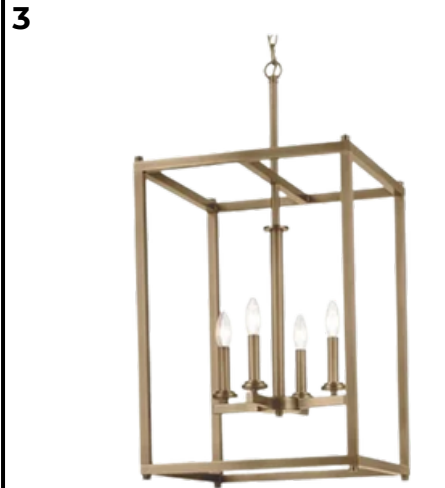

1. HARDWOOD SHAW - P4
IMPRESSIONS WHITE OAK - HW661
- SHAW 7" - TIMBER - 01027

2. KICHLER LIGHTING - P2
DINING ROOM: KIC-43995NBR

3. KICHLER LIGHTING - P2
STAIRS: KIC-43998NBR

4. KICHLER LIGHTING - P2
FOYER: KIC 43997NBR

5. TRIM AND DOORS - P3
2 PANEL SHAKER SMOOTH SQUARE

6. HARDWARE SCHLAGE - P5
LATITUDE LEVER WITH CENTURY
TRIM - MATTE BLACK

7. STAIRS OAK DIRECT SET - P6
DIRECT SET - 6084 - BLACK

8. PAINT SHERMAN WILLIAMS - P2
CITY LOFT

1. CABINET ARISTOKRAFT - P4 & 3
BLAINE - FROST & QUILL

2. CABINET HW - P2
BP10746CHBRZ - BRONZE

3. COUNTERTOP SILESTONE - P5
LAGOON

4. BACKSPLASH EMSER - P2
3 X 8 PASSION - BLANC

5. SINK KHOLER - P3
UNDERMOUNT QUARTZ BLACK

6. POT FILLER MOEN - P4
S664BG - GOLD

7. RANGE DACOR - P4
36" PROFESSIONAL GAS RANGE -
DOP36T86GLS STAINLESS

8. FAUCET MOEN - P4
CIA - 7622BG - GOLD

9. KICHLER LIGHTING - P3
PENDANT KIC-42200NBR BRASS

10. FRIDGE/FREEZER DACOR - P4
36-INCH DRF36C500SR STAINLESS