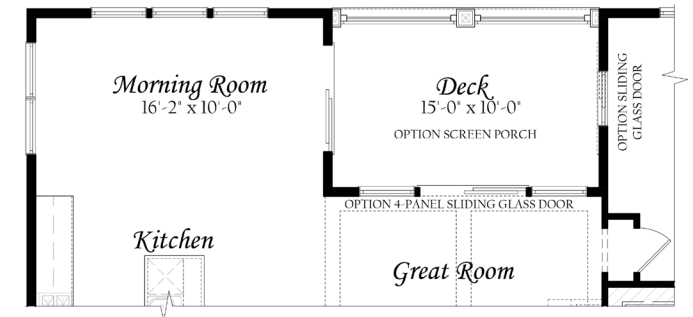

AVAILABLE ELEVATIONS

THE SEA PINES

ELEVATION A *(shown on cover)*

ELEVATION B

ELEVATION C

THE SEA PINES FLOOR PLAN

THE SEA PINES FLOOR PLAN

GROUND LEVEL

MAIN LEVEL

UPPER LEVEL

MAIN LEVEL OPT. DECK EXTENSION

MAIN LEVEL OPT. MORNING ROOM

MAIN LEVEL OPT. SCREENED PORCH

Evergreene reserves the right to change, upgrade or alter its plans, specifications and materials without notice or obligation. Options as indicated are available at additional cost and may not be available in all locations. This brochure is for illustrative purposes only and is not part of a legal contract. Photography may not represent exact home type available.