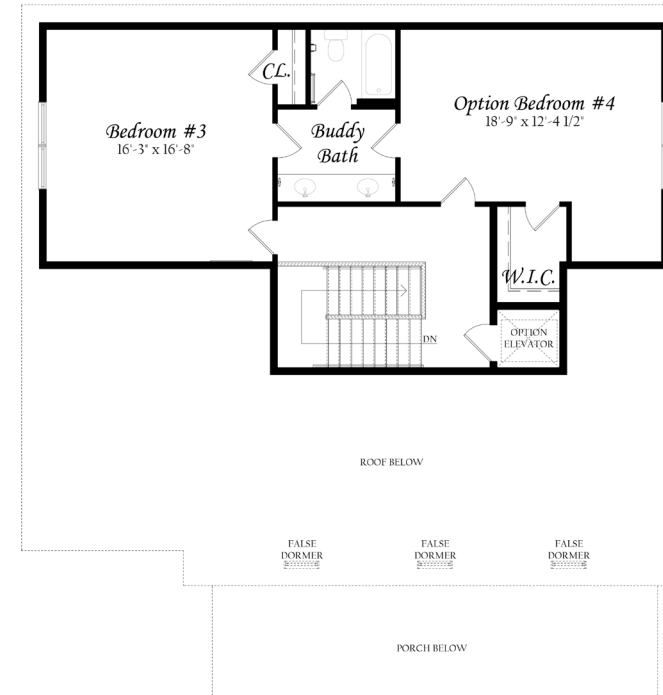

AVAILABLE ELEVATIONS

THE SEA PINES

ELEVATION A *(shown on cover)*

ELEVATION B

ELEVATION C

THE SEA PINES FLOOR PLAN

THE SEA PINES FLOOR PLAN

GROUND LEVEL

MAIN LEVEL

UPPER LEVEL

MAIN LEVEL OPT. DECK EXTENSION

MAIN LEVEL OPT. MORNING ROOM

MAIN LEVEL OPT. SCREENED PORCH

Evergreene reserves the right to change, upgrade or alter its plans, specifications and materials without notice or obligation. Options as indicated are available at additional cost and may not be available in all locations. This brochure is for illustrative purposes only and is not part of a legal contract. Photography may not represent exact home type available.