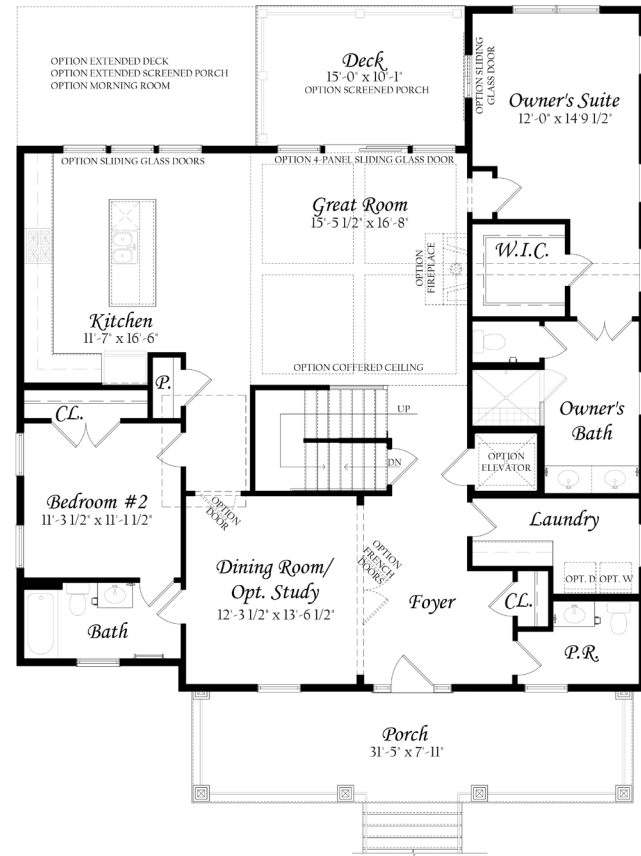

AVAILABLE ELEVATIONS

THE SEA PINES

ELEVATION A *(shown on cover)*

ELEVATION B

ELEVATION C

THE SEA PINES FLOOR PLAN

THE SEA PINES FLOOR PLAN

GROUND LEVEL

MAIN LEVEL

UPPER LEVEL

MAIN LEVEL OPT. DECK EXTENSION

MAIN LEVEL OPT. MORNING ROOM

MAIN LEVEL OPT. SCREENED PORCH

Evergreene reserves the right to change, upgrade or alter its plans, specifications and materials without notice or obligation. Options as indicated are available at additional cost and may not be available in all locations. This brochure is for illustrative purposes only and is not part of a legal contract. Photography may not represent exact home type available.