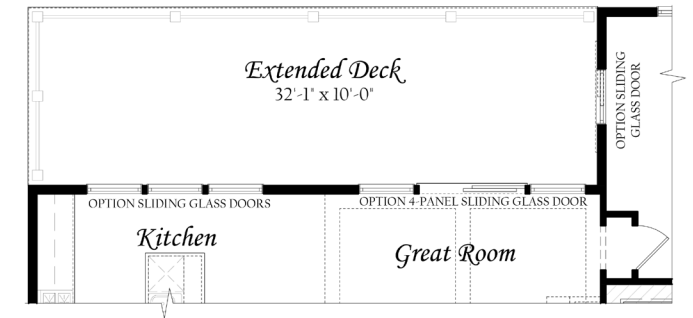

AVAILABLE ELEVATIONS

THE SEA PINES

ELEVATION A *(shown on cover)*

ELEVATION B

ELEVATION C

THE SEA PINES FLOOR PLAN

THE SEA PINES FLOOR PLAN

GROUND LEVEL

MAIN LEVEL

UPPER LEVEL

MAIN LEVEL OPT. DECK EXTENSION

MAIN LEVEL OPT. MORNING ROOM

MAIN LEVEL OPT. SCREENED PORCH

Evergreene reserves the right to change, upgrade or alter its plans, specifications and materials without notice or obligation. Options as indicated are available at additional cost and may not be available in all locations. This brochure is for illustrative purposes only and is not part of a legal contract. Photography may not represent exact home type available.