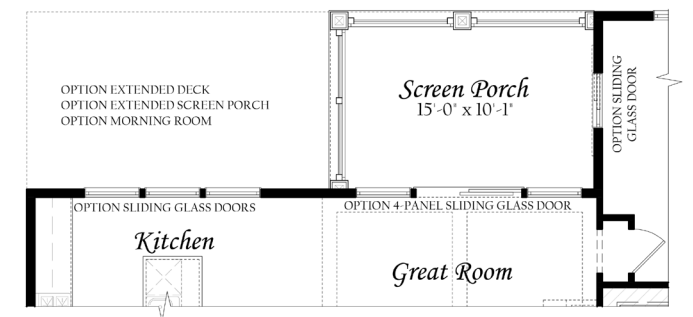

AVAILABLE ELEVATIONS

THE SEA PINES

ELEVATION A *(shown on cover)*

ELEVATION B

ELEVATION C

THE SEA PINES FLOOR PLAN

THE SEA PINES FLOOR PLAN

GROUND LEVEL

MAIN LEVEL

UPPER LEVEL

MAIN LEVEL OPT. DECK EXTENSION

MAIN LEVEL OPT. MORNING ROOM

MAIN LEVEL OPT. SCREENED PORCH

Evergreene reserves the right to change, upgrade or alter its plans, specifications and materials without notice or obligation. Options as indicated are available at additional cost and may not be available in all locations. This brochure is for illustrative purposes only and is not part of a legal contract. Photography may not represent exact home type available.