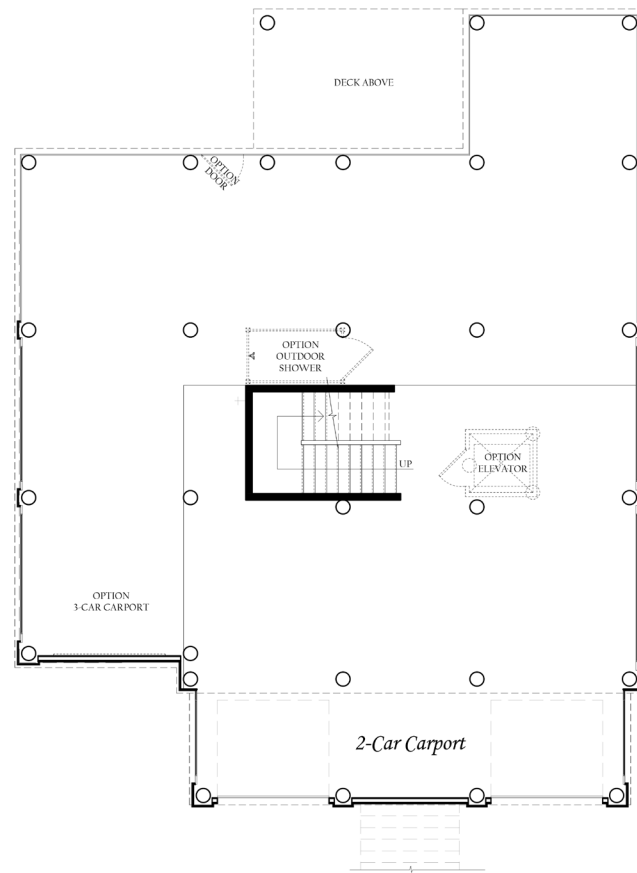

AVAILABLE ELEVATIONS

THE SEA PINES

ELEVATION A *(shown on cover)*

ELEVATION B

ELEVATION C

THE SEA PINES FLOOR PLAN

THE SEA PINES FLOOR PLAN

GROUND LEVEL

MAIN LEVEL

UPPER LEVEL

MAIN LEVEL OPT. DECK EXTENSION

MAIN LEVEL OPT. MORNING ROOM

MAIN LEVEL OPT. SCREENED PORCH

Evergreene reserves the right to change, upgrade or alter its plans, specifications and materials without notice or obligation. Options as indicated are available at additional cost and may not be available in all locations. This brochure is for illustrative purposes only and is not part of a legal contract. Photography may not represent exact home type available.