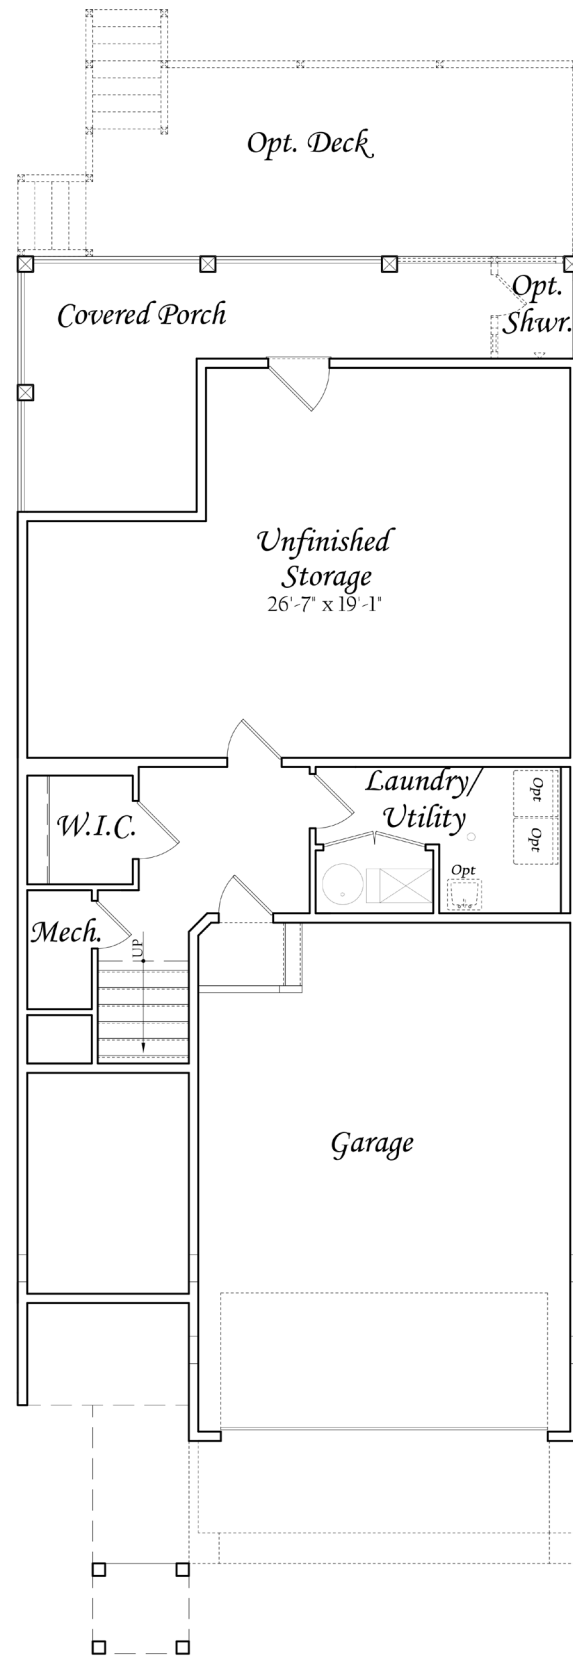

Ground Level

THE BAYVIEW BY EVERGREENE HOMES.

Ground Level