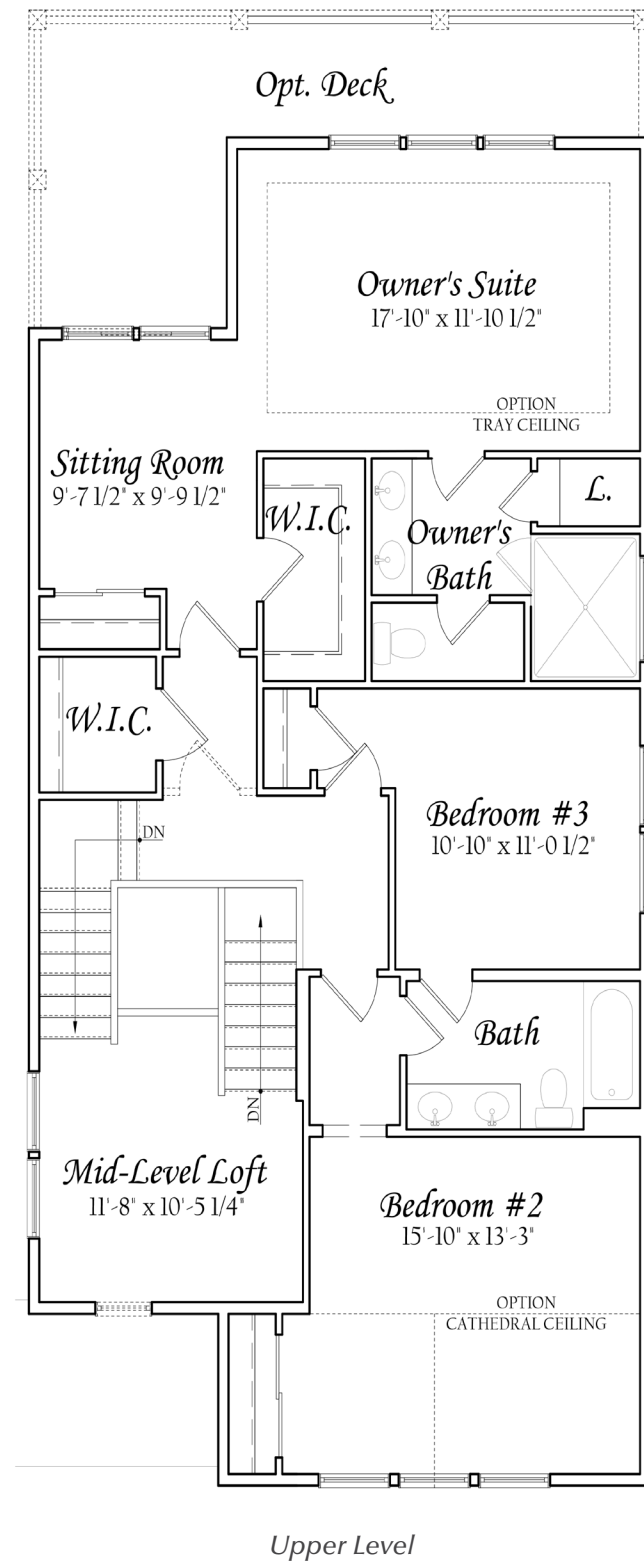

# Third Level

THE BAYVIEW BY EVERGREENE HOMES.

# The Bayview by Evergreene Homes.

Standard Elevation

Opt. 1-Level Open Porch

Opt. 1-Level Covered Porch

Opt. 2-Level Open Porch

Opt. 2-Level Covered Porch

The builder reserves its right to change, upgrade or alter its plans, specifications and materials without notice or obligation. Illustrations are conceptual and all dimensions are approximate. See sales representative for details. Options as indicated are available at additional cost and may not be available in all locations. This brochure is for illustrative purposes only and is not part of a legal contract. Photography may not represent exact home type available.