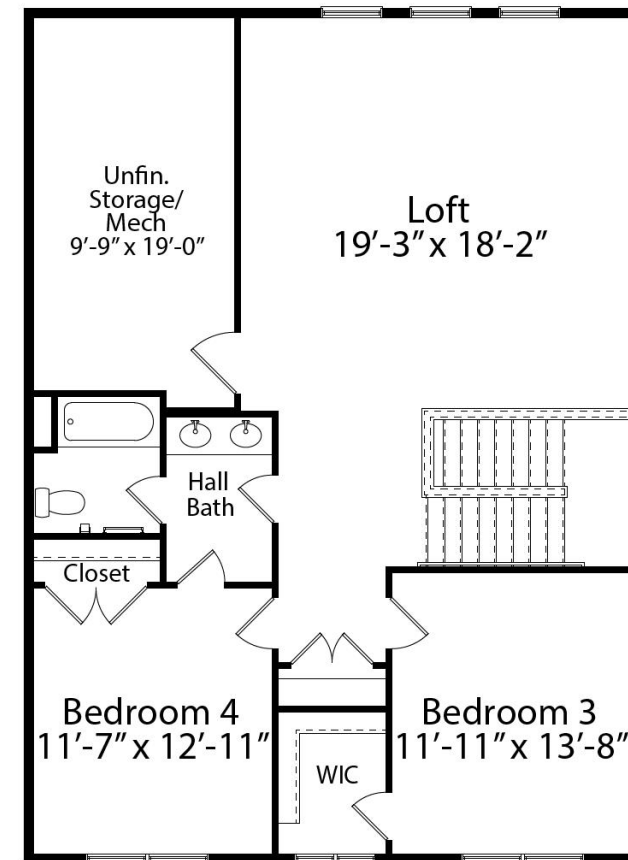

AVAILABLE ELEVATIONS

THE SHEARWATER

AN EVERGREENE COTTAGE SERIES HOME

ELEVATION A
(shown on cover)

ELEVATION B

ELEVATION C

UPPER LEVEL OPT BEDROOM 5 & 6

OPTIONAL UPPER LEVEL COVERED PORCH

Evergreene
signature
ON YOUR LOT HOMES

THE SHEARWATER FLOOR PLAN

THE SHEARWATER FLOOR PLAN

MAIN LEVEL

STANDARD UPPER LEVEL

OPTIONAL UPPER LEVEL
SECOND OWNER'S SUITE