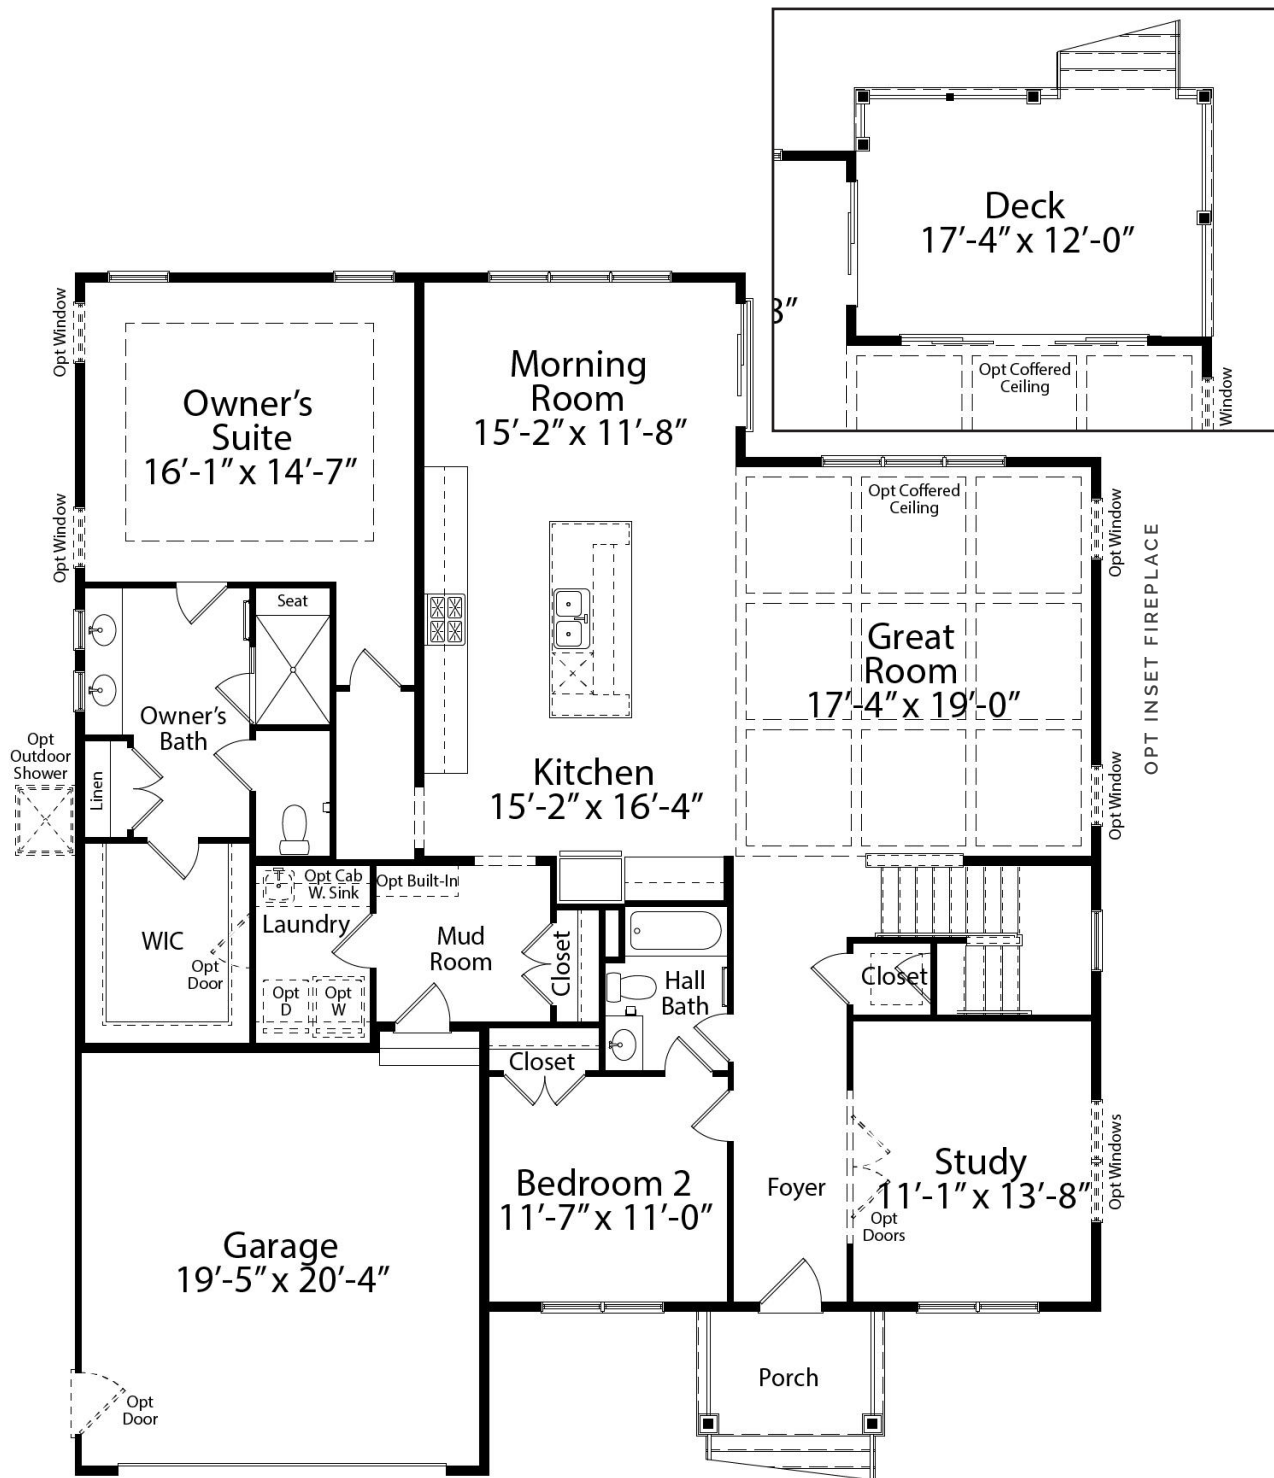

AVAILABLE ELEVATIONS

THE SHEARWATER

AN EVERGREENE COTTAGE SERIES HOME

ELEVATION A
(shown on cover)

ELEVATION B

ELEVATION C

UPPER LEVEL OPT BEDROOM 5 & 6

OPTIONAL UPPER LEVEL COVERED PORCH

Evergreene
signature
ON YOUR LOT HOMES

THE SHEARWATER FLOOR PLAN

THE SHEARWATER FLOOR PLAN

MAIN LEVEL

STANDARD UPPER LEVEL

OPTIONAL UPPER LEVEL
SECOND OWNER'S SUITE