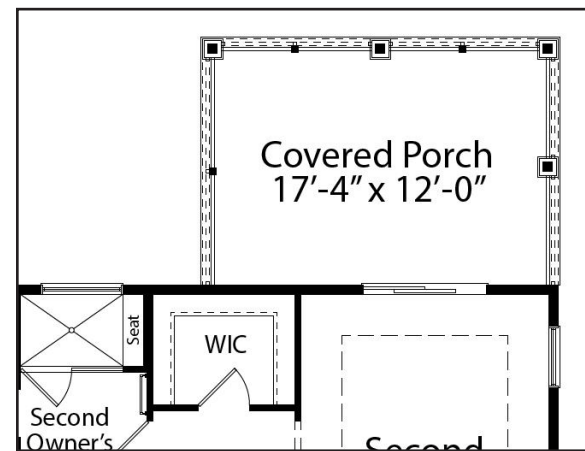

AVAILABLE ELEVATIONS

THE SHEARWATER

AN EVERGREENE COTTAGE SERIES HOME

ELEVATION A
(shown on cover)

ELEVATION B

ELEVATION C

UPPER LEVEL OPT BEDROOM 5 & 6

OPTIONAL UPPER LEVEL COVERED PORCH

Evergreene
signature
ON YOUR LOT HOMES

THE SHEARWATER FLOOR PLAN

THE SHEARWATER FLOOR PLAN

MAIN LEVEL

STANDARD UPPER LEVEL

OPTIONAL UPPER LEVEL
SECOND OWNER'S SUITE