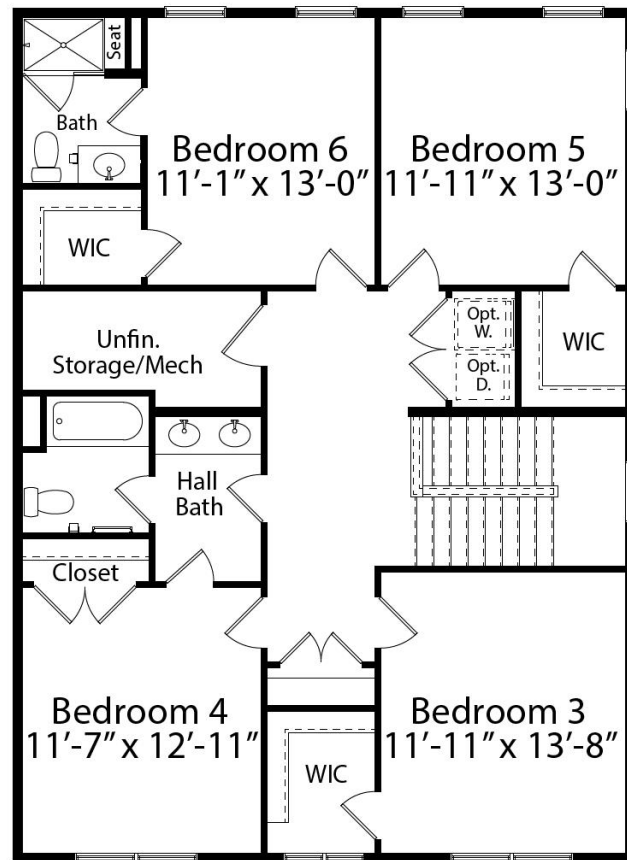

AVAILABLE ELEVATIONS

THE SHEARWATER

AN EVERGREENE COTTAGE SERIES HOME

ELEVATION A
(shown on cover)

ELEVATION B

ELEVATION C

UPPER LEVEL OPT BEDROOM 5 & 6

OPTIONAL UPPER LEVEL COVERED PORCH

Evergreene
signature
ON YOUR LOT HOMES

THE SHEARWATER FLOOR PLAN

THE SHEARWATER FLOOR PLAN

MAIN LEVEL

STANDARD UPPER LEVEL

OPTIONAL UPPER LEVEL
SECOND OWNER'S SUITE