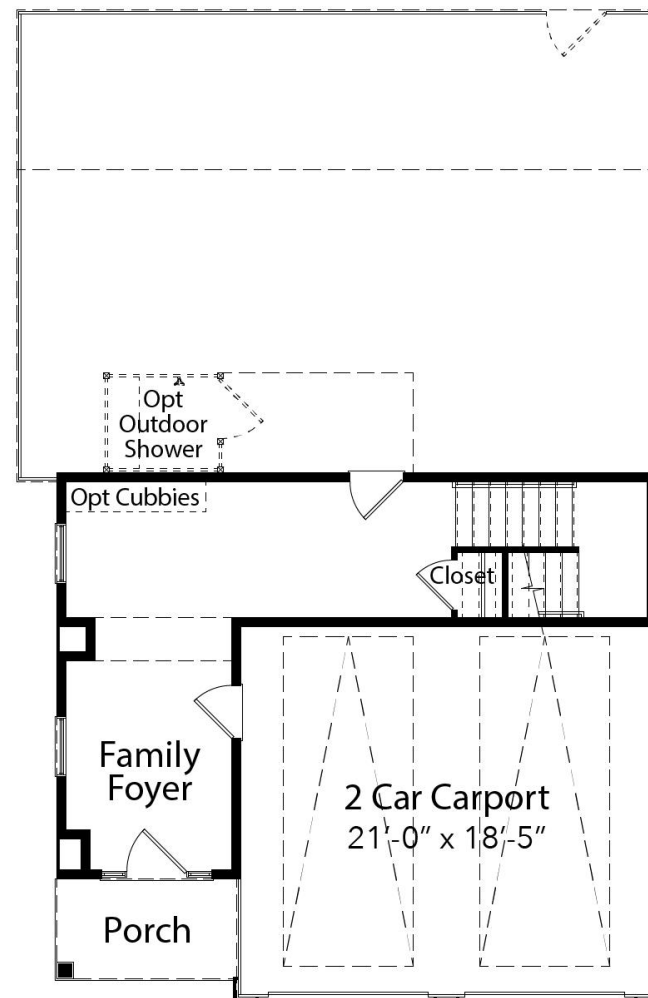

ELEVATION B

ELEVATION C

GROUND LEVEL

THE BLUE FIN

AN EVERGREENE COASTAL SERIES HOME

ELEVATION A

Evergreene
signature
ON YOUR LOT HOMES

THE
BLUE FIN FLOOR PLAN

MAIN LEVEL

OPT. REAR SCREENED PORCH

OPT. FIREPLACE WITH OPT. BUILT-INS

OPT. FRONT BAY WINDOW

THE
BLUE FIN FLOOR PLAN

UPPER LEVEL

OPT. UPPER LEVEL REAR DECK

OPT. UPPER LEVEL W/ BEDROOM 5