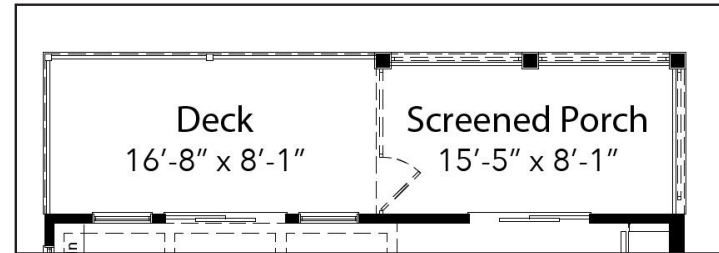

ELEVATION B

ELEVATION C

GROUND LEVEL

THE BLUE FIN

AN EVERGREENE COASTAL SERIES HOME

ELEVATION A

Evergreene
signature
ON YOUR LOT HOMES

THE
BLUE FIN FLOOR PLAN

MAIN LEVEL

OPT. REAR SCREENED PORCH

OPT. FIREPLACE WITH OPT. BUILT-INS

OPT. FRONT BAY WINDOW

THE
BLUE FIN FLOOR PLAN

UPPER LEVEL

OPT. UPPER LEVEL REAR DECK

OPT. UPPER LEVEL W/ BEDROOM 5