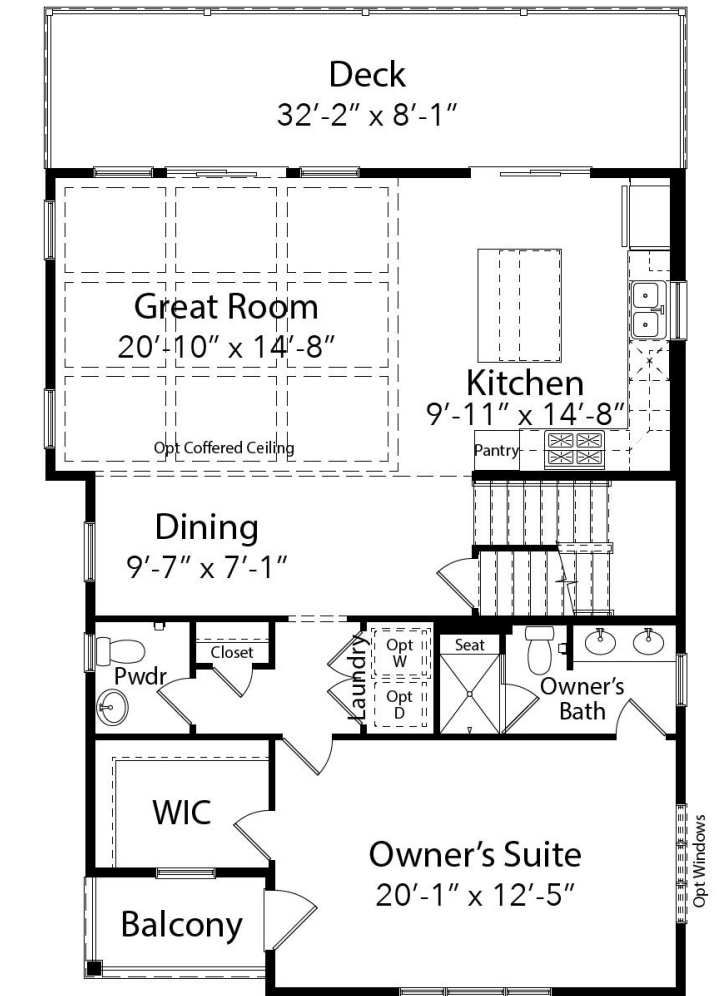

ELEVATION B

ELEVATION C

GROUND LEVEL

THE BLUE FIN

AN EVERGREENE COASTAL SERIES HOME

ELEVATION A

Evergreene
signature
ON YOUR LOT HOMES

THE
BLUE FIN FLOOR PLAN

MAIN LEVEL

OPT. REAR SCREENED PORCH

OPT. FIREPLACE WITH OPT. BUILT-INS

OPT. FRONT BAY WINDOW

THE
BLUE FIN FLOOR PLAN

UPPER LEVEL

OPT. UPPER LEVEL REAR DECK

OPT. UPPER LEVEL W/ BEDROOM 5