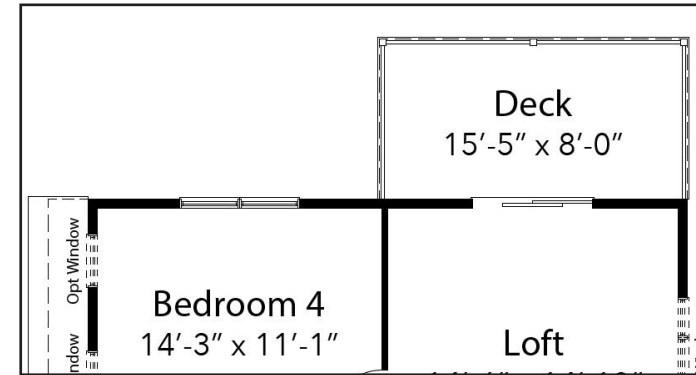

MAIN LEVEL

OPT. REAR SCREENED PORCH

OPT. FIREPLACE WITH OPT. BUILT-INS

OPT. FRONT BAY WINDOW

THE
BLUE FIN FLOOR PLAN

UPPER LEVEL

OPT. UPPER LEVEL REAR DECK

OPT. UPPER LEVEL W/ BEDROOM 5