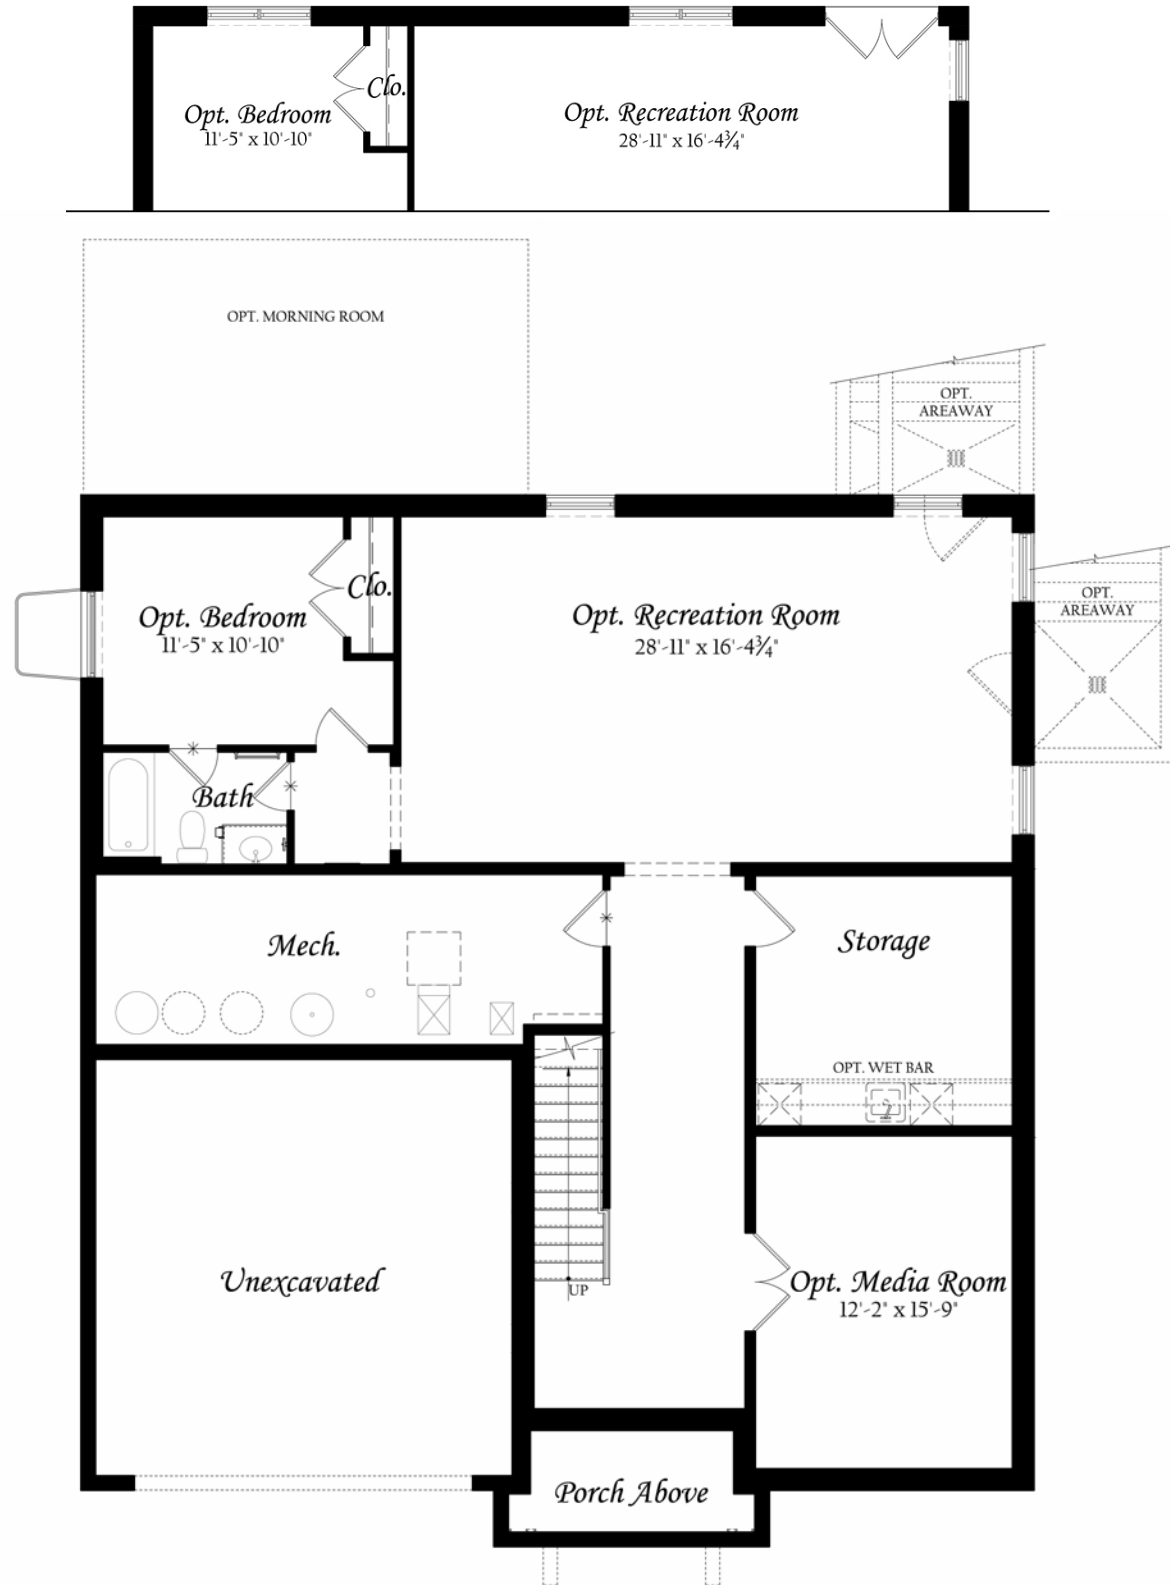

THE ADDISON II FLOOR PLAN

LOWER LEVEL

ELEVATION A

FINISHED LOWER LEVEL W/WALKOUT

THE ADDISON II

PICTURED: ELEVATION F WITH OPTIONS

APPROXIMATELY 3,443 SF
STANDARD WITH 4 BD, 3.5 BA

Evergreene
HOMES

MYEVERGREENHOME.COM

703.667.7878

SALES@EVERGREENEHOMES.COM

THE ADDISON II FLOOR PLAN

MAIN LEVEL

ELEVATION A

THE ADDISON II FLOOR PLAN

UPPER LEVEL

ELEVATION A