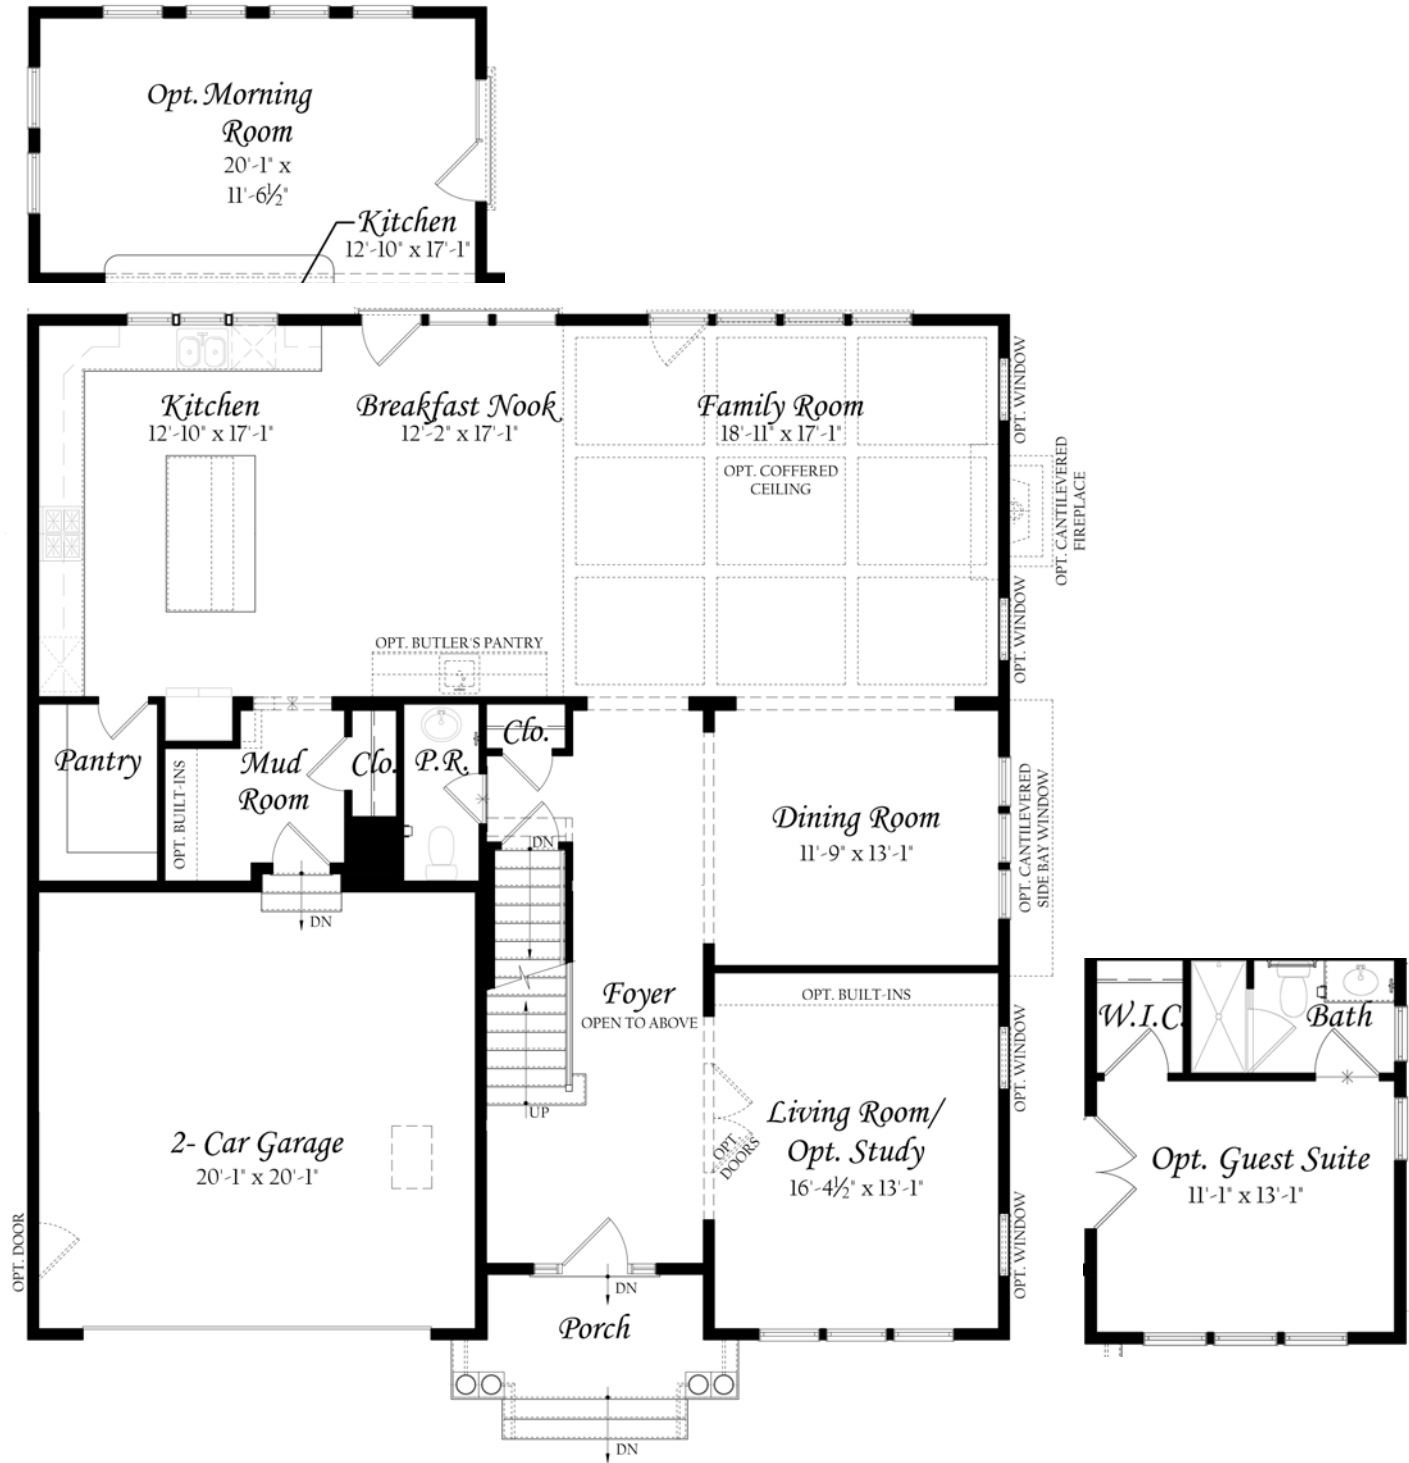

THE ADDISON II FLOOR PLAN

LOWER LEVEL

ELEVATION A

FINISHED LOWER LEVEL W/WALKOUT

THE ADDISON II

PICTURED: ELEVATION F WITH OPTIONS

APPROXIMATELY 3,443 SF
STANDARD WITH 4 BD, 3.5 BA

Evergreene
HOMES

MYEVERGREENHOME.COM

703.667.7878

SALES@EVERGREENEHOMES.COM

THE ADDISON II FLOOR PLAN

MAIN LEVEL

ELEVATION A

THE ADDISON II FLOOR PLAN

UPPER LEVEL

ELEVATION A