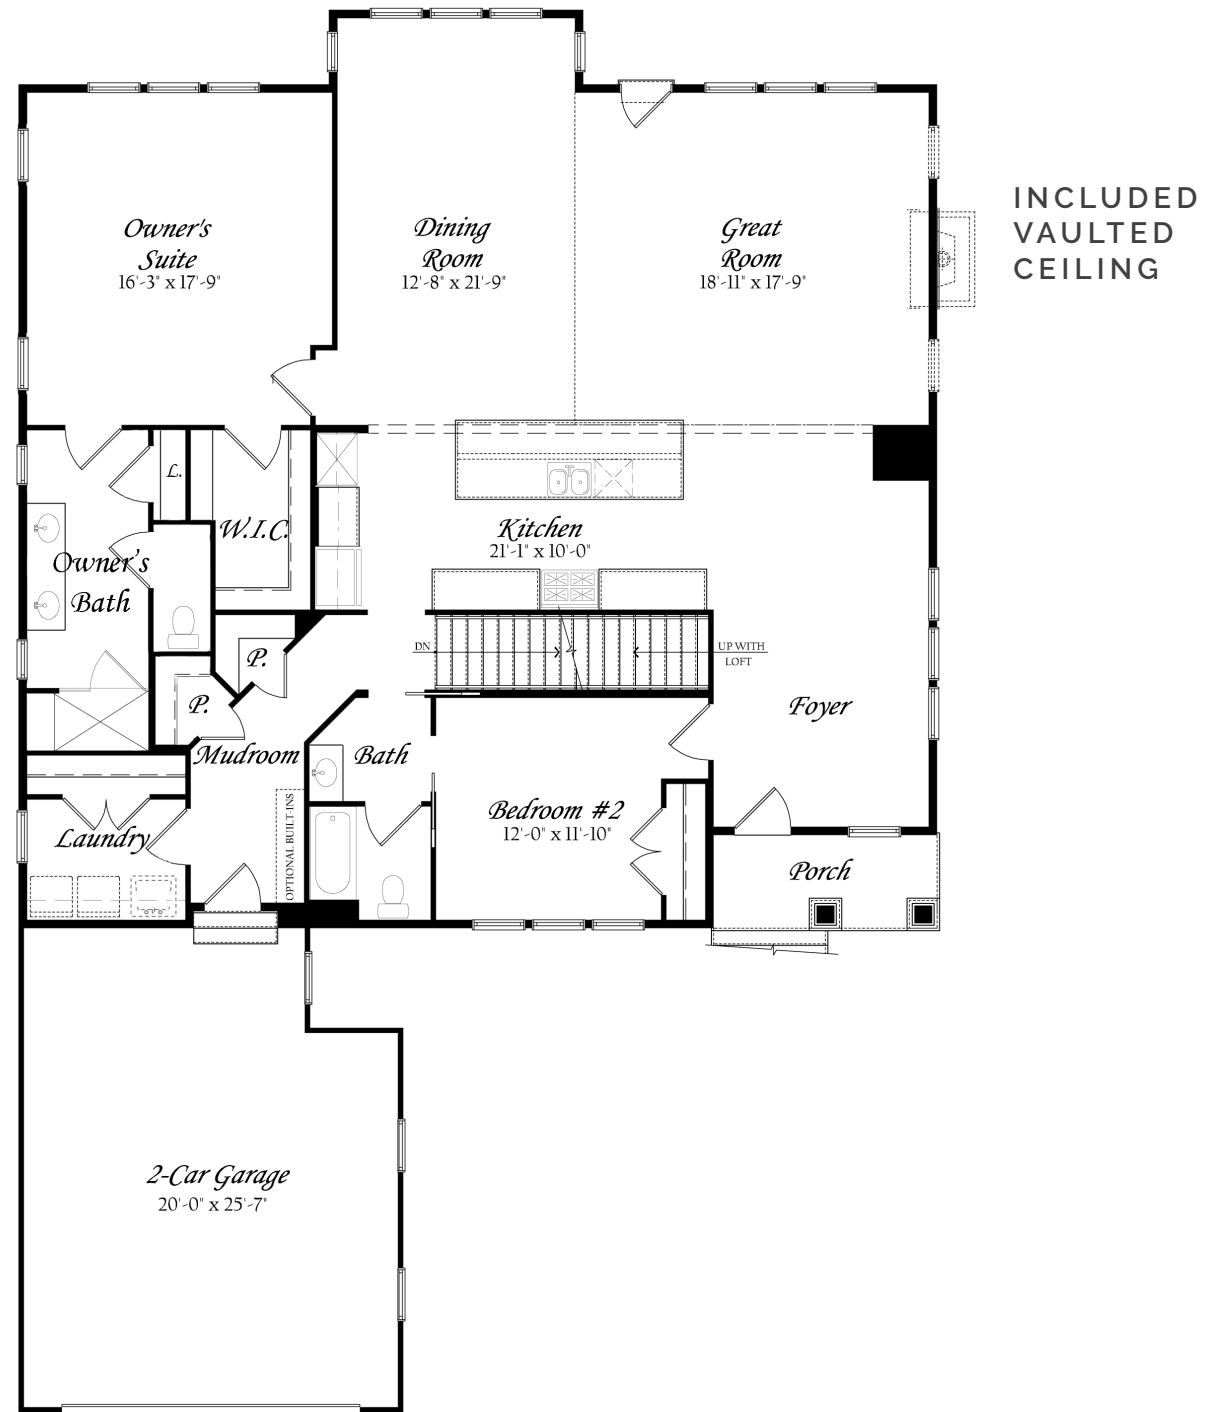

THE BANYAN FLOOR PLAN

LOWER LEVEL

ELEVATION M - WALKOUT CONDITION

THE BANYAN

BROOKS PLACE

FALLS CHURCH, VIRGINIA 22044

HOMESITE #7 | \$1,325,232

PICTURED: ELEVATION M WITH OPTIONS

APPROXIMATELY 4,791 SF
AT THIS LOCATION 5 BD, 4 BA

Evergreene
HOMES

THE BANYAN FLOOR PLAN

MAIN LEVEL

ELEVATION M - WALKOUT CONDITION

THE BANYAN FLOOR PLAN

LOFT LEVEL

ELEVATION M - WALKOUT CONDITION