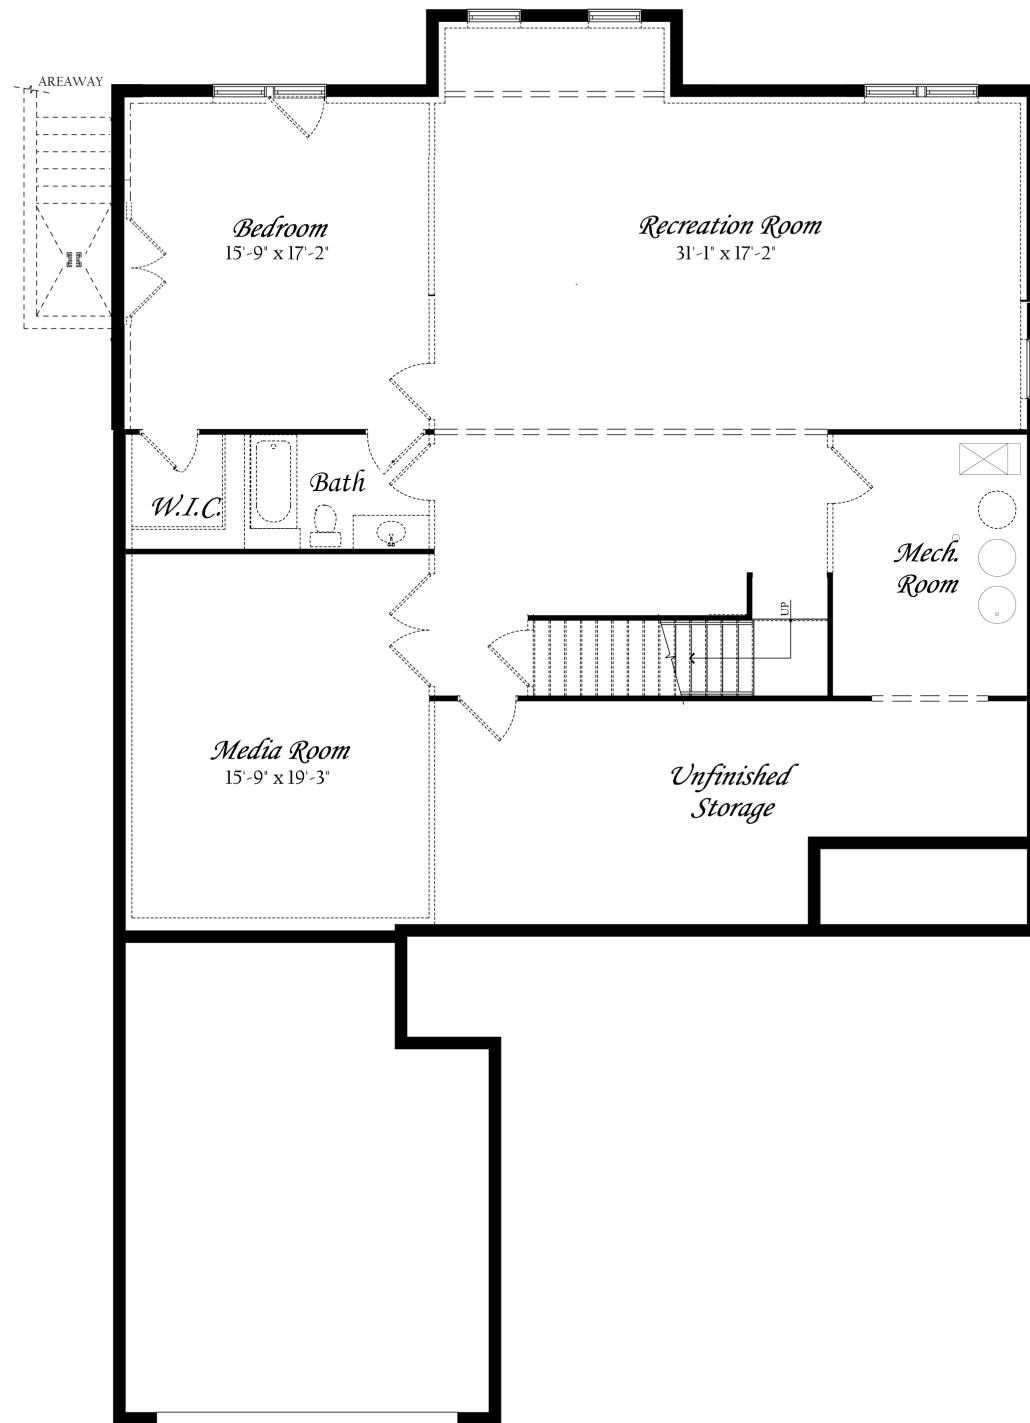

THE BANYAN FLOOR PLAN

LOWER LEVEL

ELEVATION M - WALKOUT CONDITION

THE BANYAN

BROOKS PLACE

FALLS CHURCH, VIRGINIA 22044

HOMESITE #7 | \$1,325,232

PICTURED: ELEVATION M WITH OPTIONS

APPROXIMATELY 4,791 SF
AT THIS LOCATION 5 BD, 4 BA

Evergreene
HOMES

THE BANYAN FLOOR PLAN

MAIN LEVEL

ELEVATION M - WALKOUT CONDITION

THE BANYAN FLOOR PLAN

LOFT LEVEL

ELEVATION M - WALKOUT CONDITION