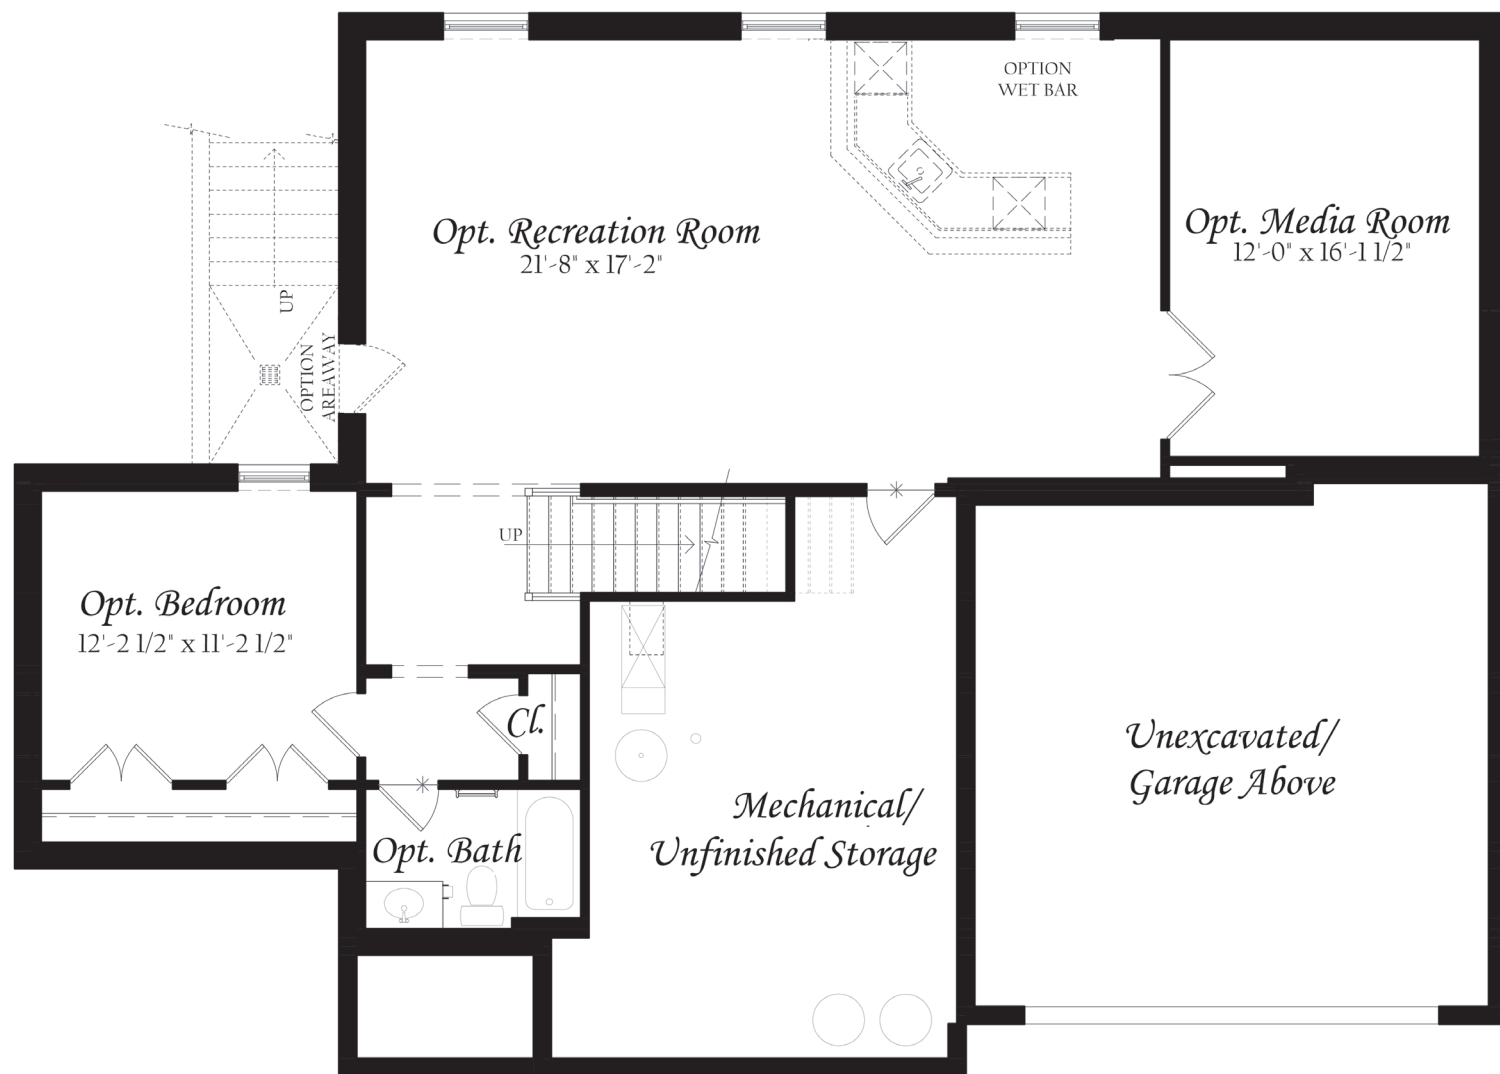

# The Colvin *by* Evergreene Homes.

Elevation A

Pictured: Elevation A w/ Options

Starting with 3,420 SF | 4 Bedrooms | 3.5 Baths

The builder reserves its right to change, upgrade or alter its plans, specifications and materials without notice or obligation. Illustrations are conceptual and all dimensions are approximate. See sales representative for details. Options as indicated are available at additional cost and may not be available in all locations. This brochure is for illustrative purposes only and is not part of a legal contract. Photography may not represent exact home type available.