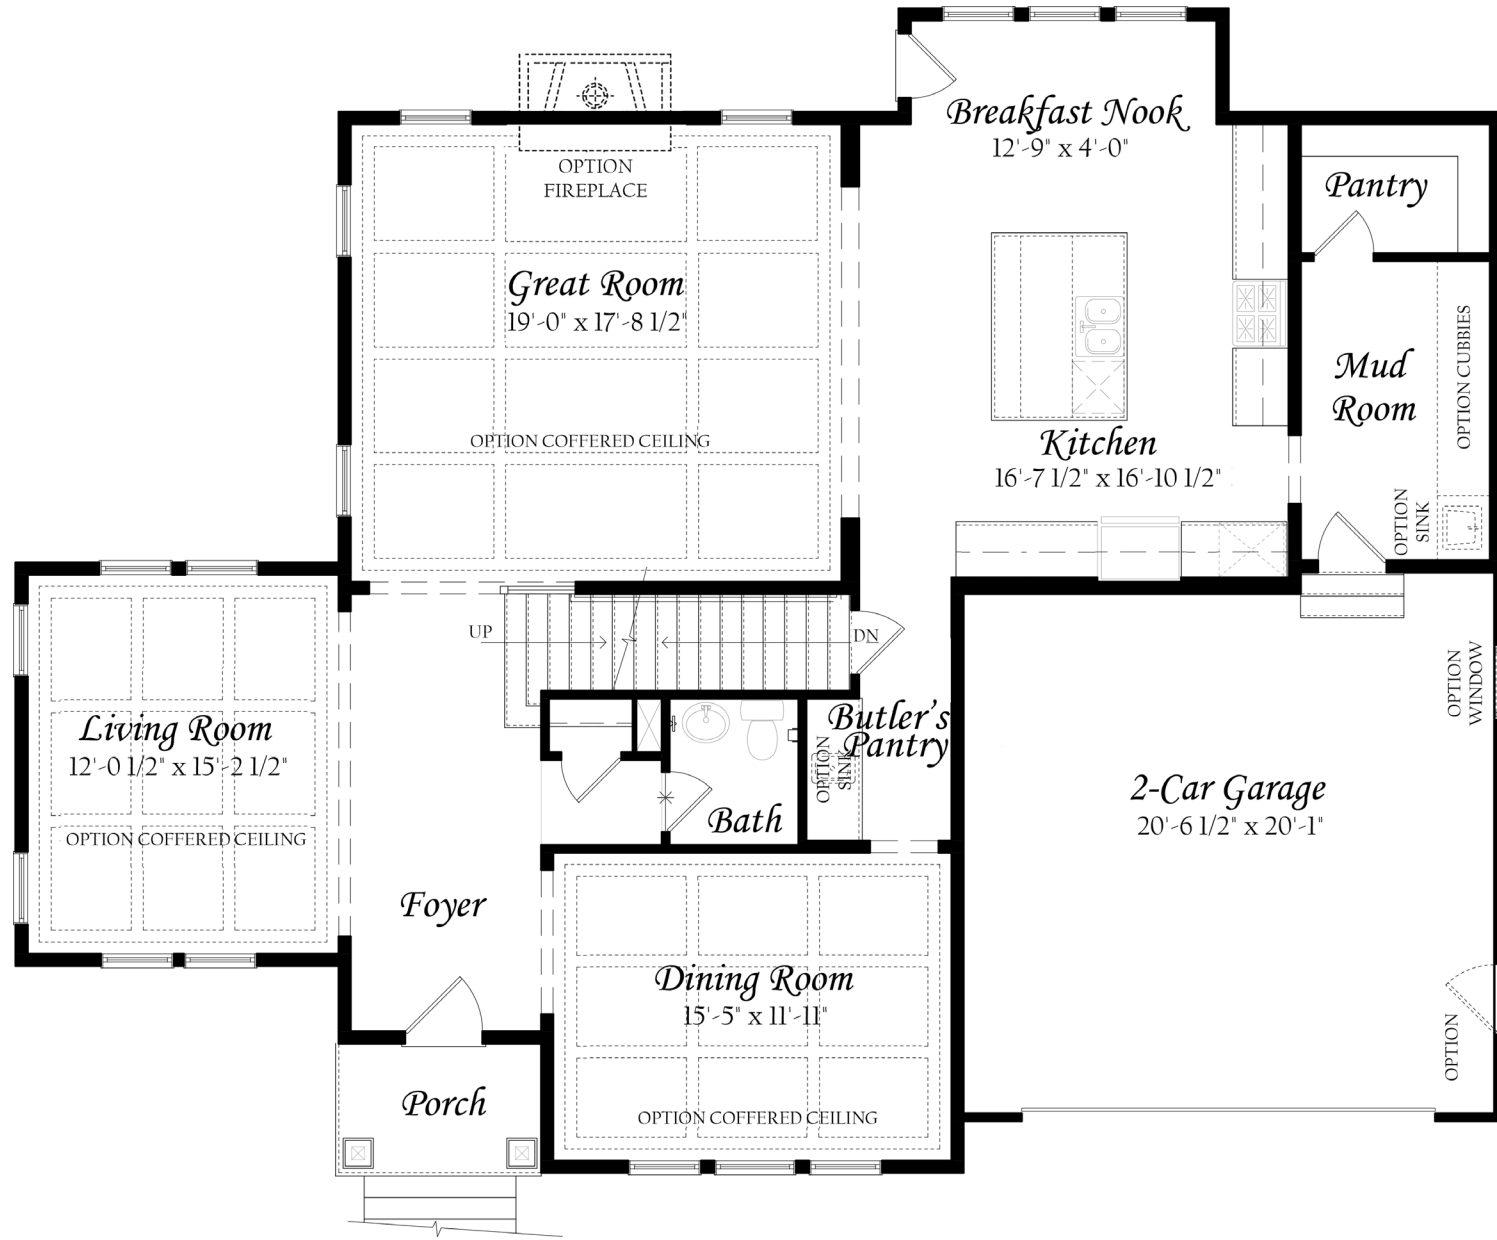

Main Level

THE COLVIN BY EVERGREENE HOMES.

Elevation A