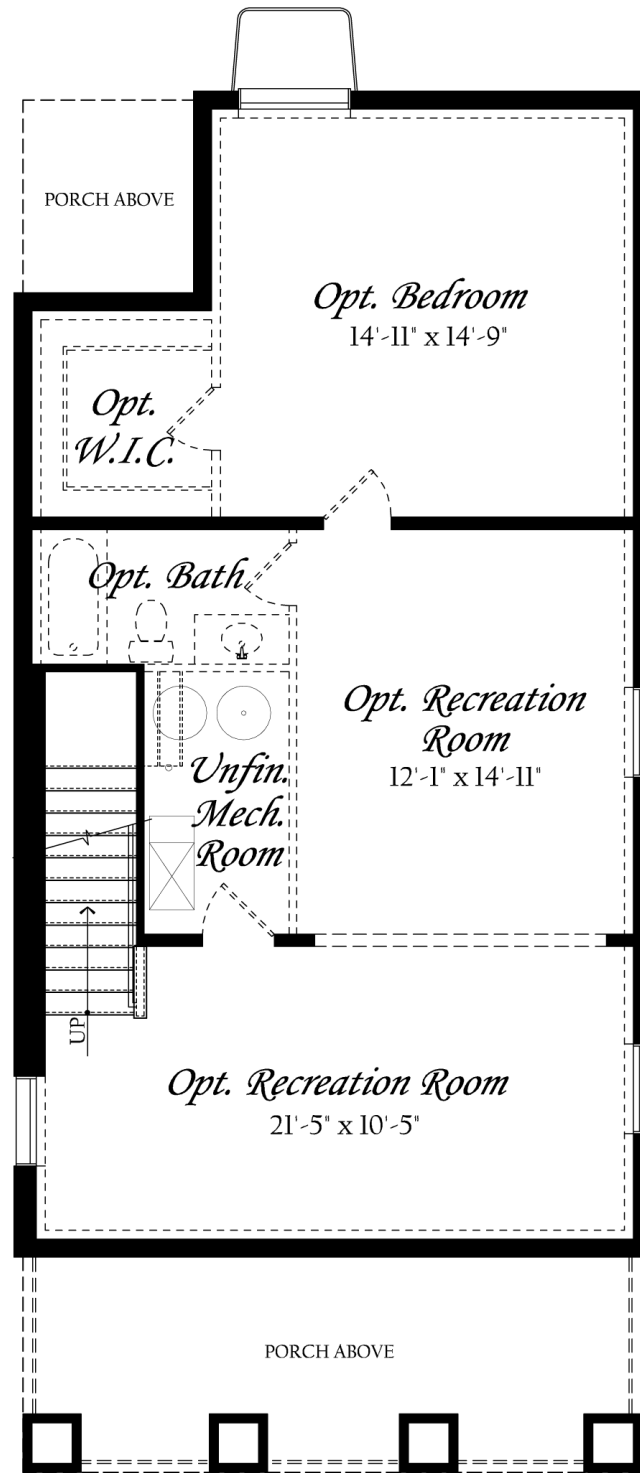

Lower Level

THE GUILFORD AT VINEHAVEN, HOMESITE #10.

Elevation A
Homesite #9

The Guilford at Vinehaven, Homesite #10

HISTORIC HERNDON, VIRGINIA

Elevation D | 1,876 SF | 3 Bedrooms | 3.5 Baths

703.667.7878

Sales@EvergreeneHomes.com

01-26-2015
Model C
PVB

Main Level

THE GUILFORD AT VINEHAVEN, HOMESITE #10.

Elevation A
Homesite #9

Garage
Detached @ Homesites #9 & #10
Attached @ Homesites #2, #4 & #14

Upper Level

THE GUILFORD AT VINEHAVEN, HOMESITE #10.