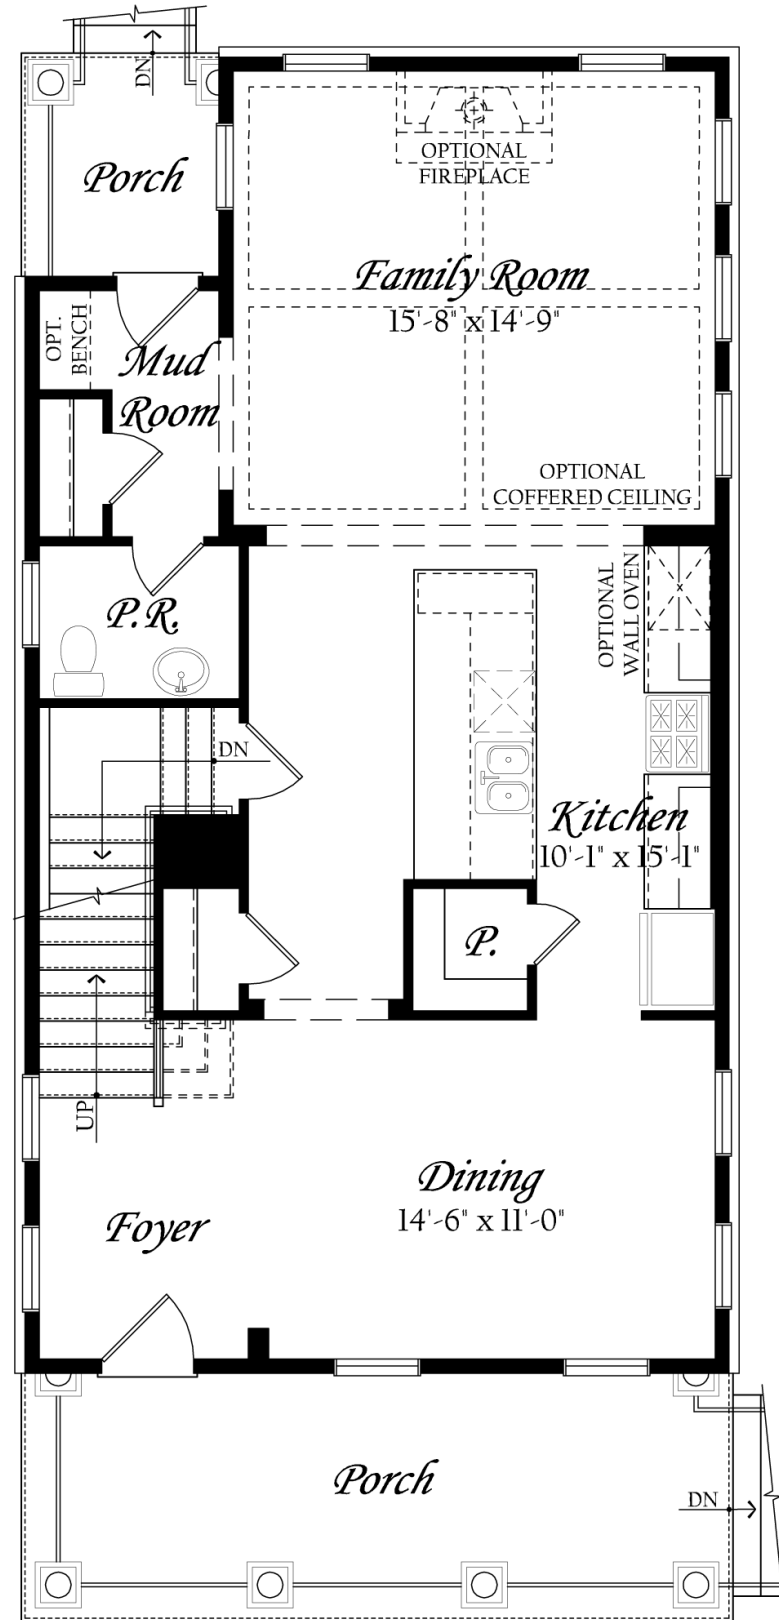

Lower Level

THE GUILFORD AT VINEHAVEN, HOMESITE #10.

Elevation A
Homesite #9

The Guilford at Vinehaven, Homesite #10

HISTORIC HERNDON, VIRGINIA

Elevation D | 1,876 SF | 3 Bedrooms | 3.5 Baths

703.667.7878

Sales@EvergreeneHomes.com

01-26-2015
Model C
PVB

Main Level

THE GUILFORD AT VINEHAVEN, HOMESITE #10.

Elevation A
Homesite #9

Garage
Detached @ Homesites #9 & #10
Attached @ Homesites #2, #4 & #14

Upper Level

THE GUILFORD AT VINEHAVEN, HOMESITE #10.