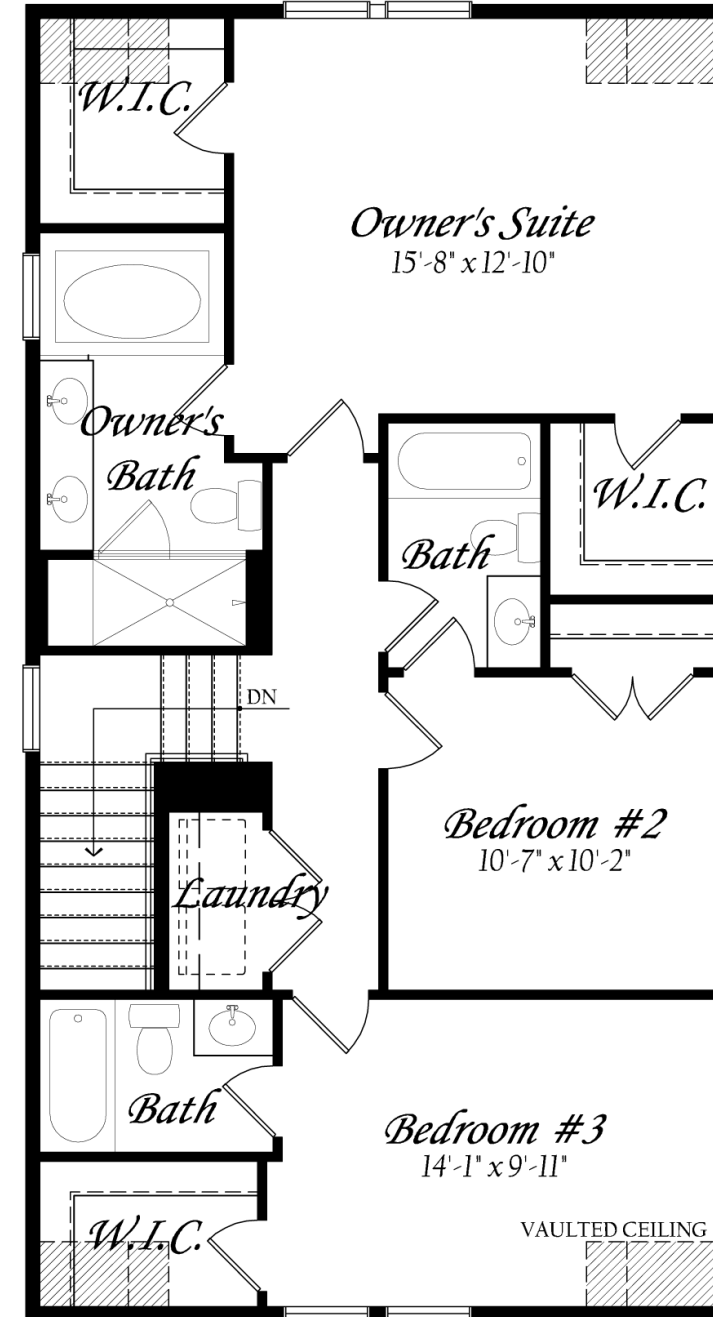

01-26-2015
Model C
PVB

Main Level

THE GUILFORD AT VINEHAVEN, HOMESITE #10.

Elevation A
Homesite #9

Garage
Detached @ Homesites #9 & #10
Attached @ Homesites #2, #4 & #14

Upper Level

THE GUILFORD AT VINEHAVEN, HOMESITE #10.