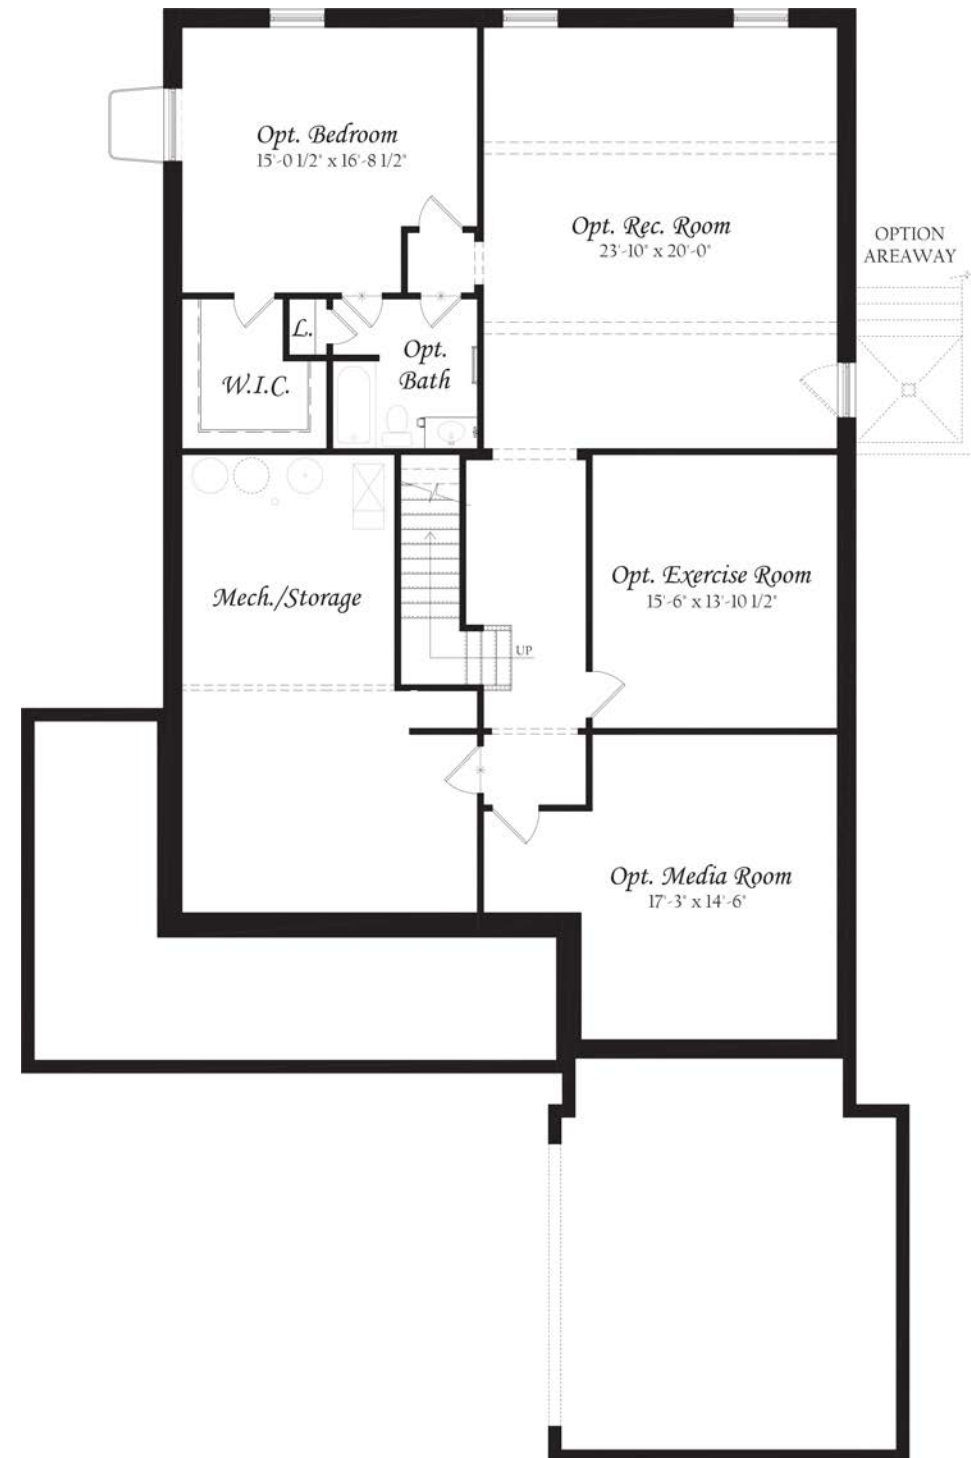

THE  
FALMOUTH FLOOR PLAN

LOWER LEVEL

ELEVATION K

THE  
FALMOUTH

MANKINS COTTAGE GROVE

HERNDON, VA 20170

PICTURED: ELEVATION K WITH OPTIONS

APPROXIMATELY 3,191 SF  
STANDARD WITH 3 BD, 3.5 BA

Evergreene  
HOMES

THE  
FALMOUTH FLOOR PLAN

MAIN LEVEL

ELEVATION K

THE  
FALMOUTH FLOOR PLAN

UPPER LEVEL

ELEVATION K