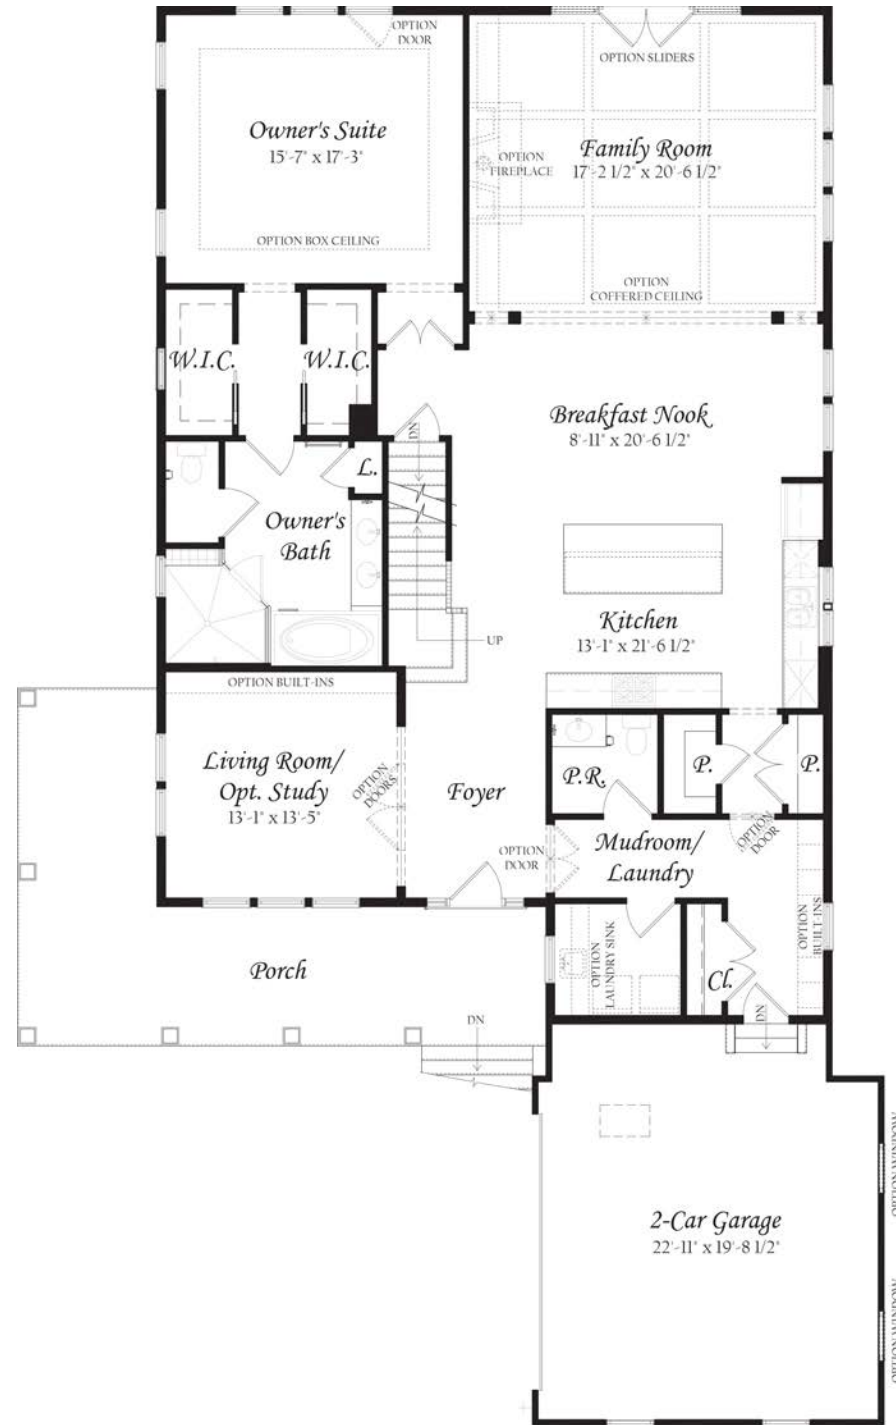

THE  
FALMOUTH FLOOR PLAN

LOWER LEVEL

ELEVATION K

THE  
FALMOUTH

MANKINS COTTAGE GROVE

HERNDON, VA 20170

PICTURED: ELEVATION K WITH OPTIONS

APPROXIMATELY 3,191 SF  
STANDARD WITH 3 BD, 3.5 BA

Evergreene  
HOMES

THE  
FALMOUTH FLOOR PLAN

MAIN LEVEL

ELEVATION K

THE  
FALMOUTH FLOOR PLAN

UPPER LEVEL

ELEVATION K