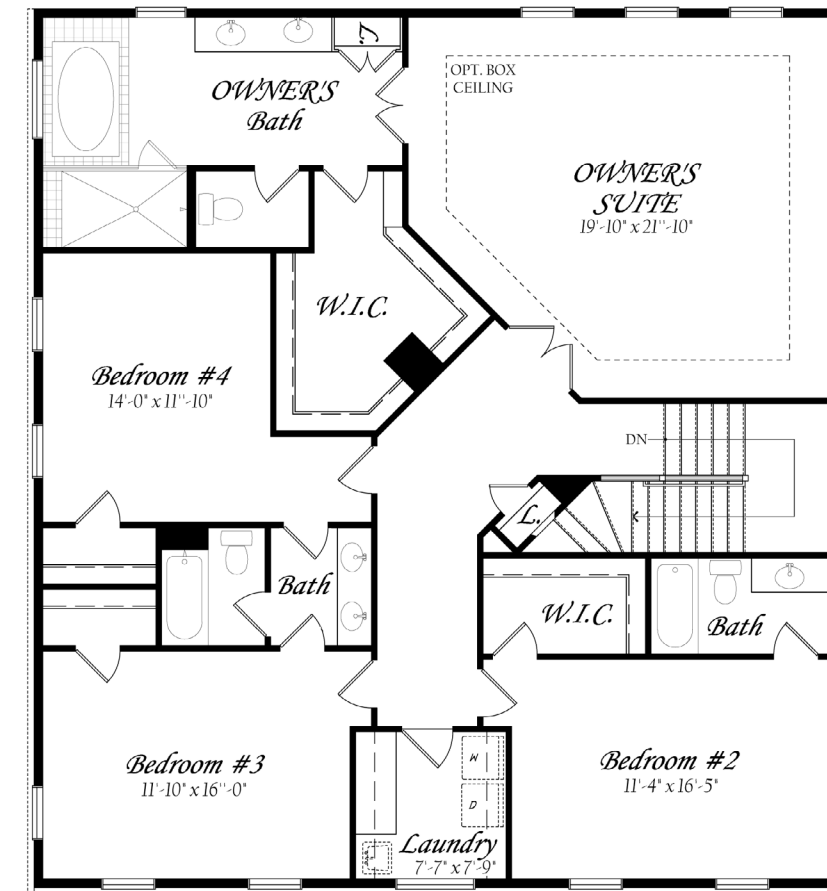

Lower Level

THE WINDSOR BY EVERGREENE HOMES.

Lower Level - Elevation A

The Windsor by Evergreene Homes.

Elevation A

Starting at 4 Bedrooms | 3.5 Baths | 4,083 SF

The builder reserves its right to change, upgrade or alter its plans, specifications and materials without notice or obligation. Illustrations are conceptual and all dimensions are approximate. See sales representative for details. Options as indicated are available at additional cost and may not be available in all locations. This brochure is for illustrative purposes only and is not part of a legal contract. Photography may not represent exact home type available.

MHBR No. 6243
06-23-2014
Version 2.6 - PVB

703.667.7878
MyEvergreeneHome.com

Main Level

THE WINDSOR BY EVERGREENE HOMES.

Main Level - Elevation A

Upper Level

THE WINDSOR BY EVERGREENE HOMES.

Upper Level - Elevation A