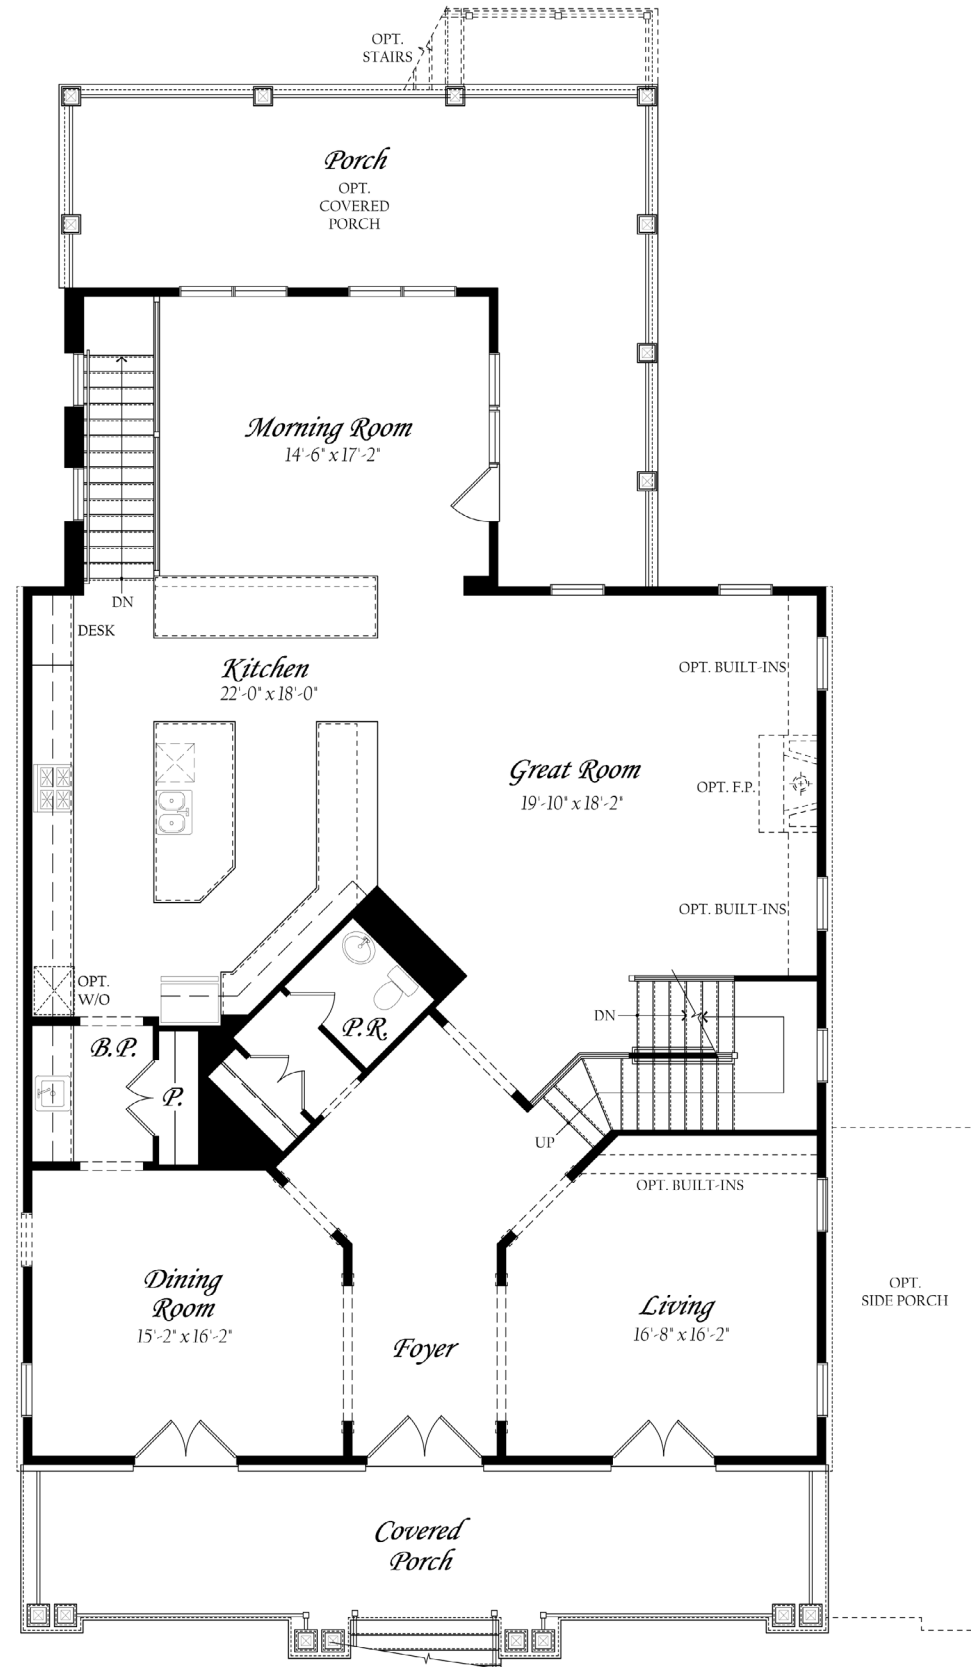

Lower Level

THE WINDSOR BY EVERGREENE HOMES.

Lower Level - Elevation A

The Windsor by Evergreene Homes.

Elevation A

Starting at 4 Bedrooms | 3.5 Baths | 4,083 SF

The builder reserves its right to change, upgrade or alter its plans, specifications and materials without notice or obligation. Illustrations are conceptual and all dimensions are approximate. See sales representative for details. Options as indicated are available at additional cost and may not be available in all locations. This brochure is for illustrative purposes only and is not part of a legal contract. Photography may not represent exact home type available.

MHBR No. 6243
06-23-2014
Version 2.6 - PVB

703.667.7878
MyEvergreeneHome.com

Main Level

THE WINDSOR BY EVERGREENE HOMES.

Main Level - Elevation A

Upper Level

THE WINDSOR BY EVERGREENE HOMES.

Upper Level - Elevation A