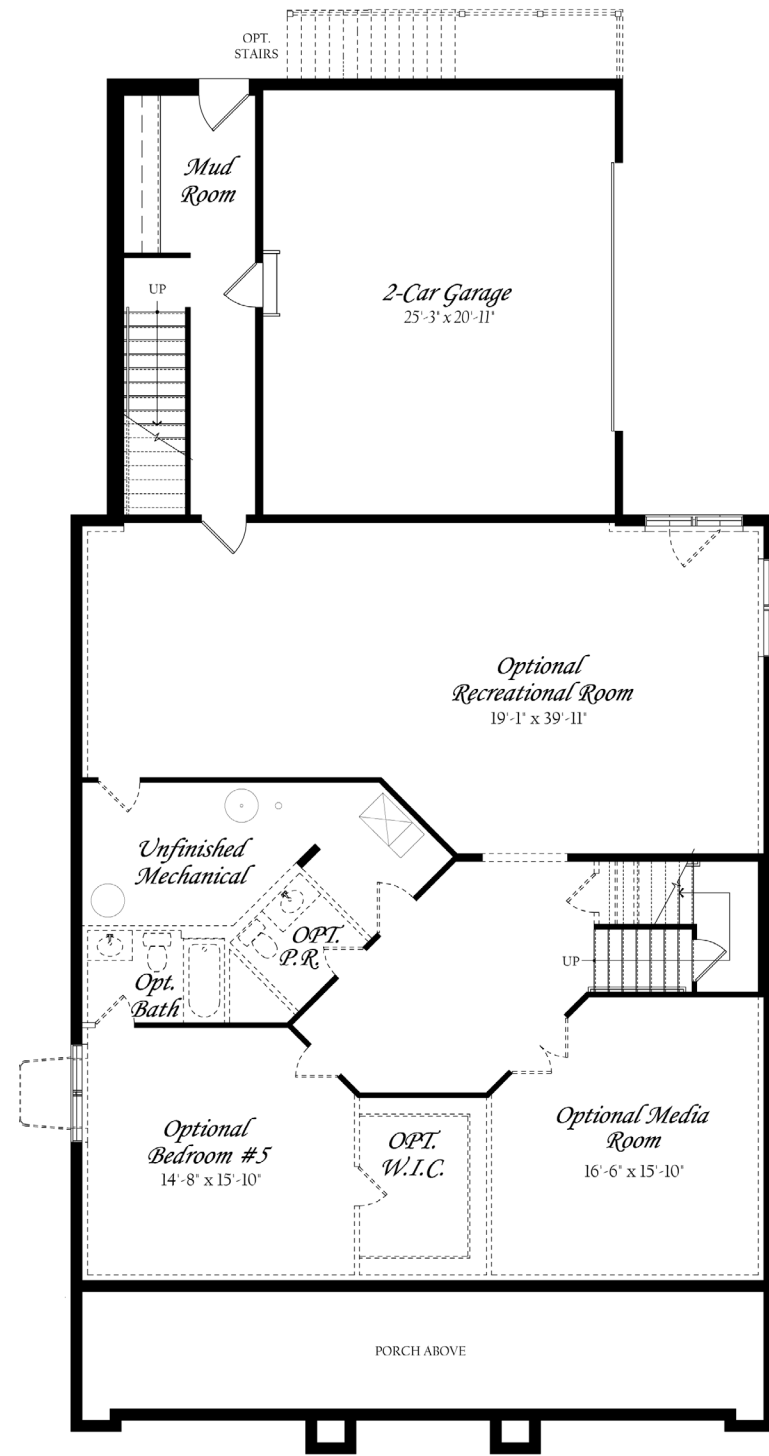

Lower Level

THE WINDSOR BY EVERGREENE HOMES.

Lower Level - Elevation A

The Windsor by Evergreene Homes.

Elevation A

Starting at 4 Bedrooms | 3.5 Baths | 4,083 SF

The builder reserves its right to change, upgrade or alter its plans, specifications and materials without notice or obligation. Illustrations are conceptual and all dimensions are approximate. See sales representative for details. Options as indicated are available at additional cost and may not be available in all locations. This brochure is for illustrative purposes only and is not part of a legal contract. Photography may not represent exact home type available.