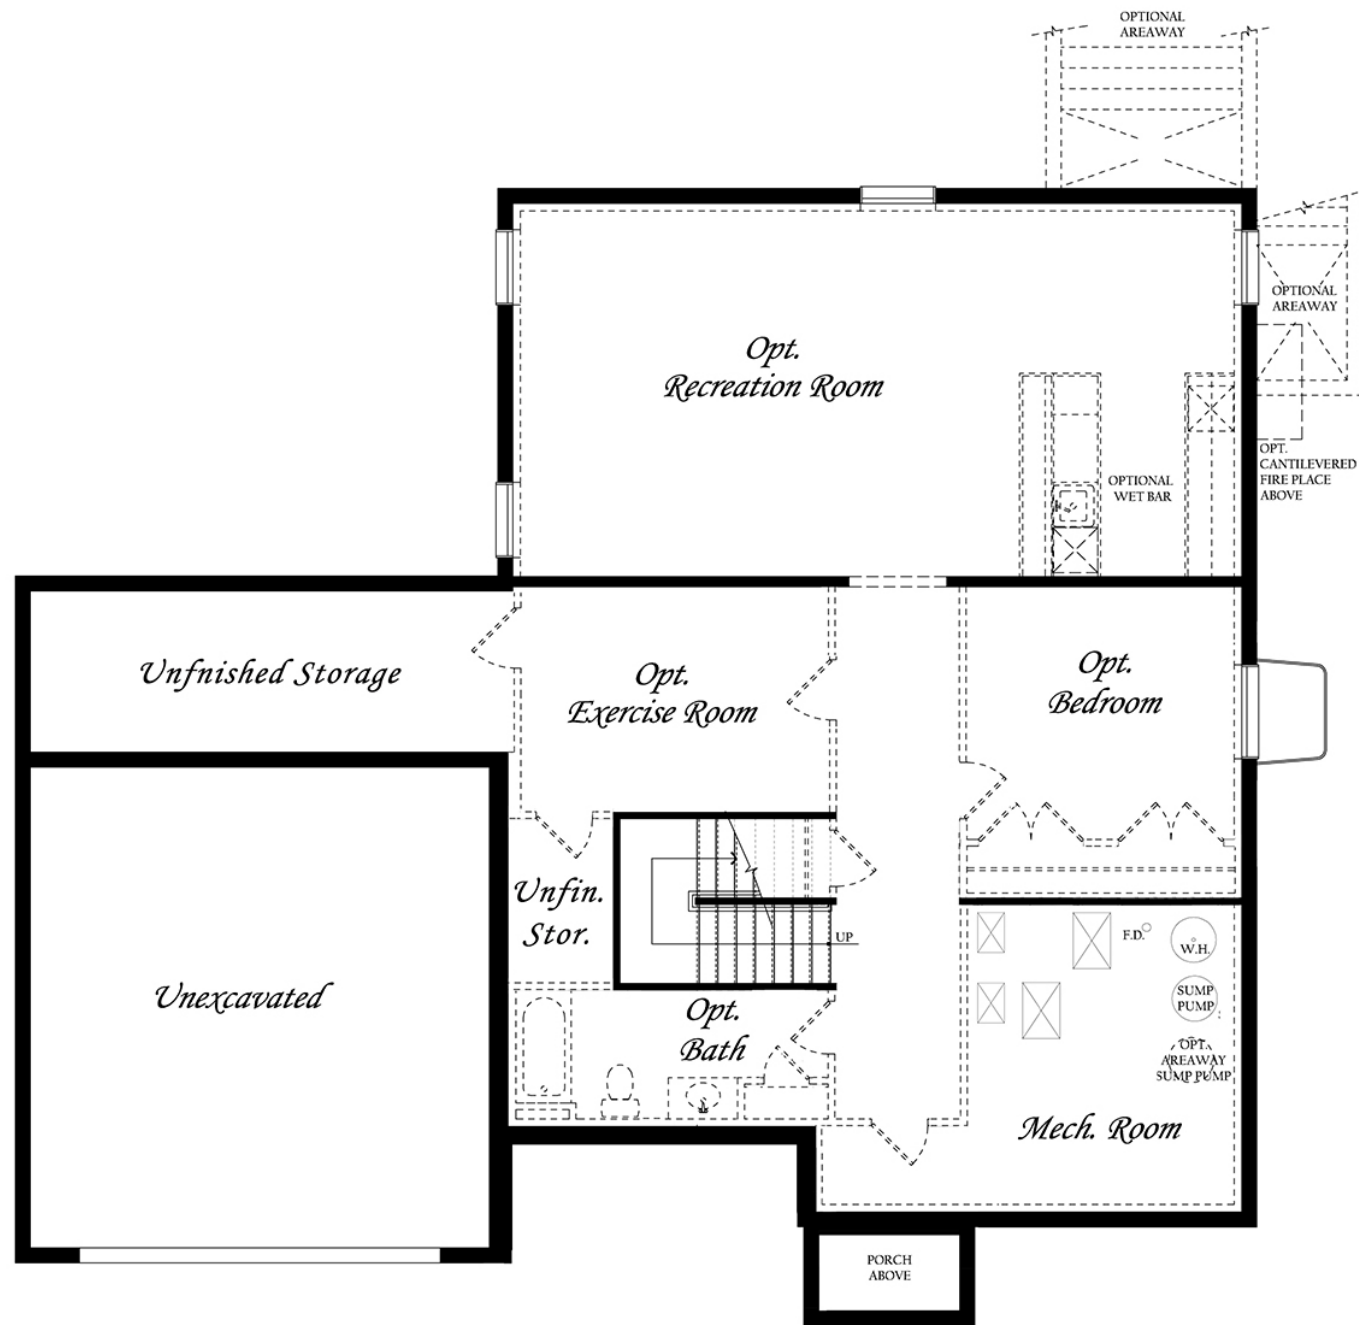

THE
MADISON FLOOR PLAN

LOWER LEVEL

ELEVATION K

THE
MADISON

PICTURED: ELEVATION K WITH OPTIONS

APPROXIMATELY 3,543 SF
STANDARD WITH 4 BD, 4.5 BA

Evergreene
HOMES

THE MADISON FLOOR PLAN

MAIN LEVEL

ELEVATION K

THE MADISON FLOOR PLAN

UPPER LEVEL

ELEVATION K