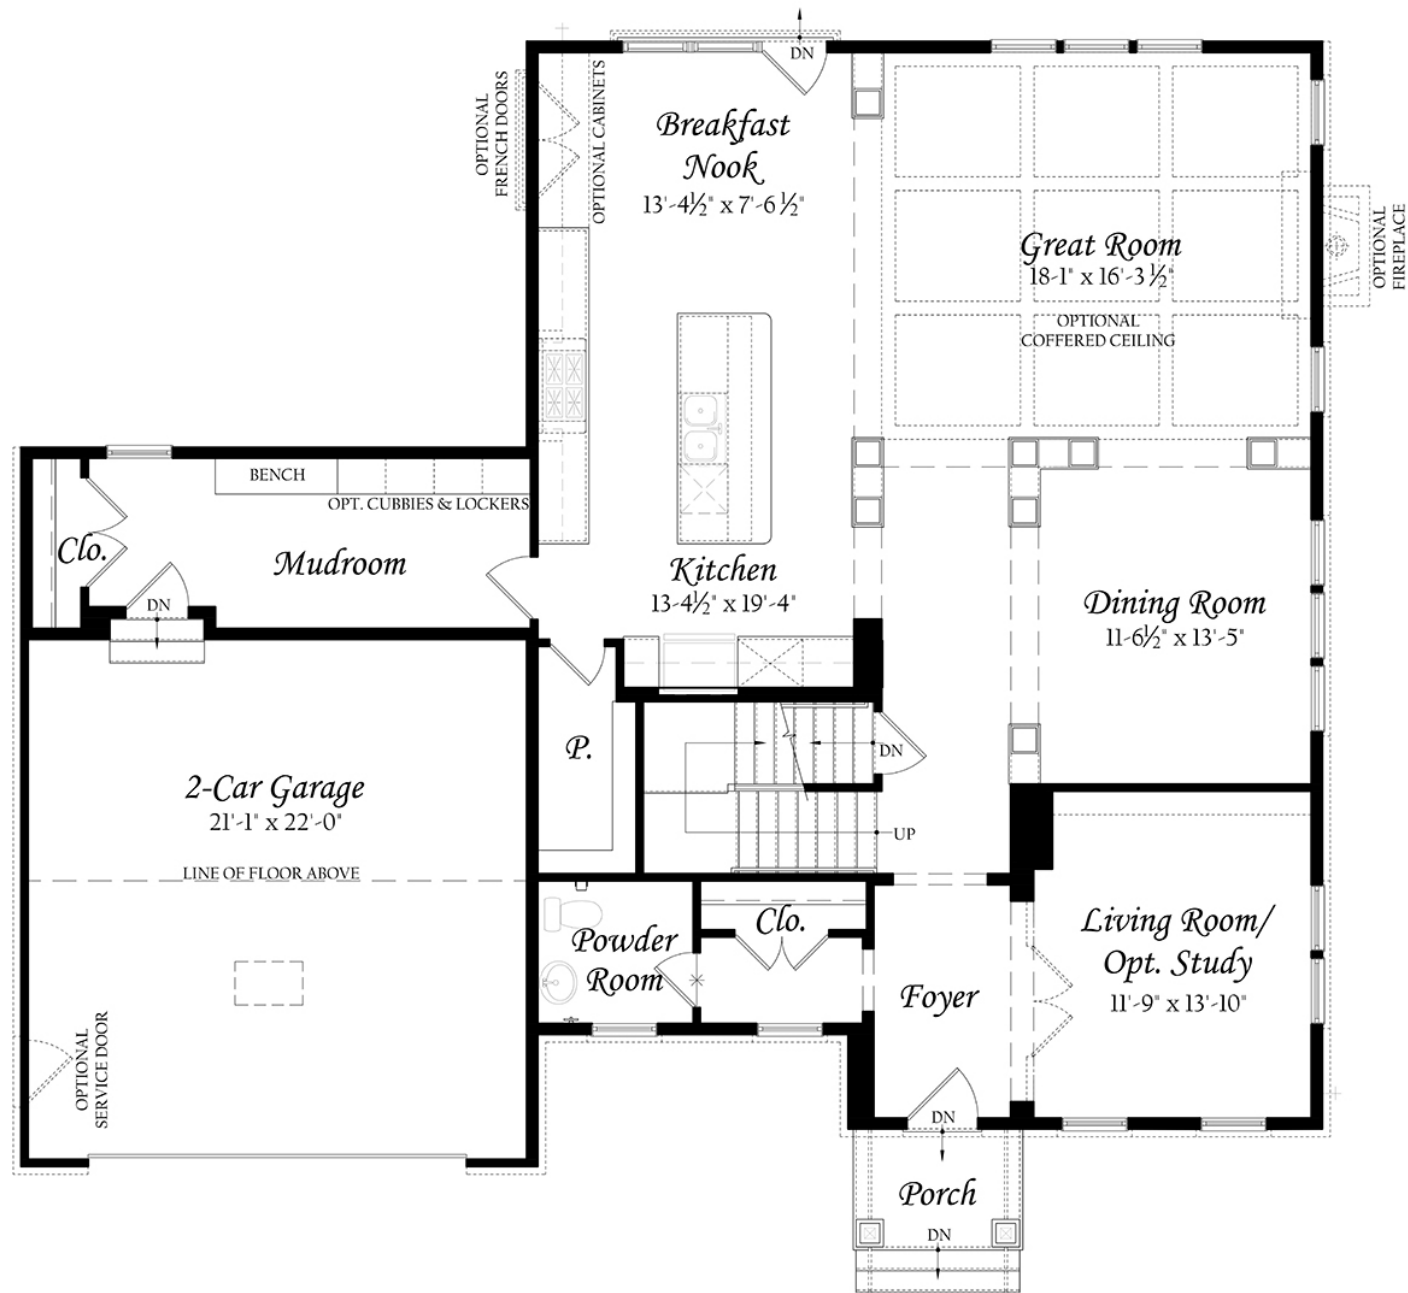

THE
MADISON FLOOR PLAN

LOWER LEVEL

ELEVATION K

THE
MADISON

PICTURED: ELEVATION K WITH OPTIONS

APPROXIMATELY 3,543 SF
STANDARD WITH 4 BD, 4.5 BA

Evergreene
HOMES

THE MADISON FLOOR PLAN

MAIN LEVEL

ELEVATION K

THE MADISON FLOOR PLAN

UPPER LEVEL

ELEVATION K