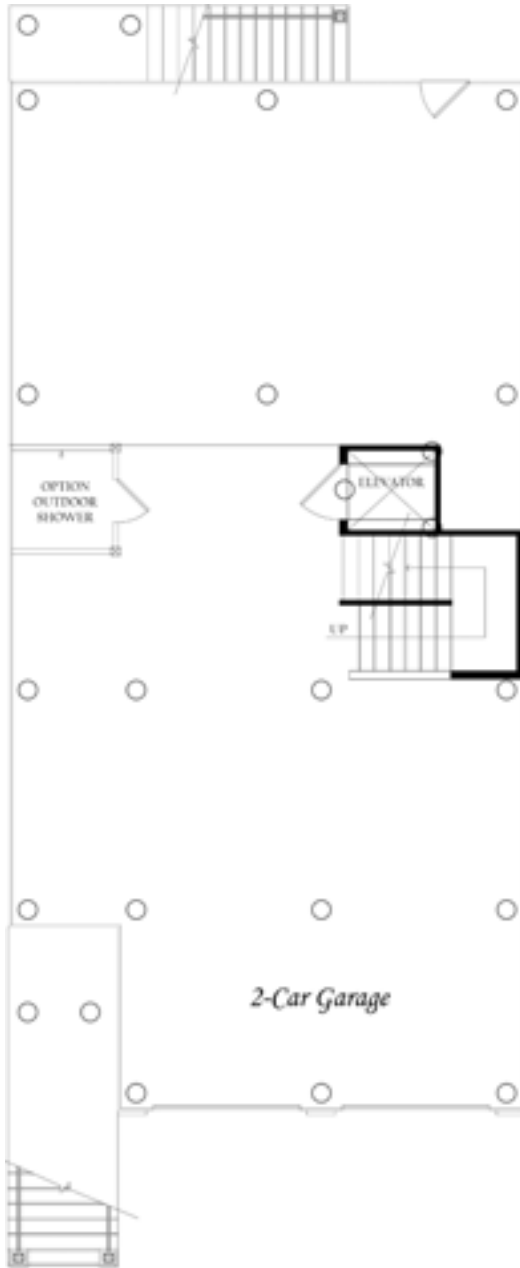

THE  
DEWEY II

FOR ADDITIONAL INFORMATION TEXT "MYLOT" TO 99000

Evergreene  
*signature*  
ON YOUR LOT HOMES

# THE DEWEY II FLOOR PLAN

GROUND LEVEL

MAIN LEVEL

# THE DEWEY II FLOOR PLAN

MAIN LEVEL ALT

UPPER LEVEL

# AVAILABLE ELEVATIONS

ELEVATION A *(shown on cover)*

ELEVATION B