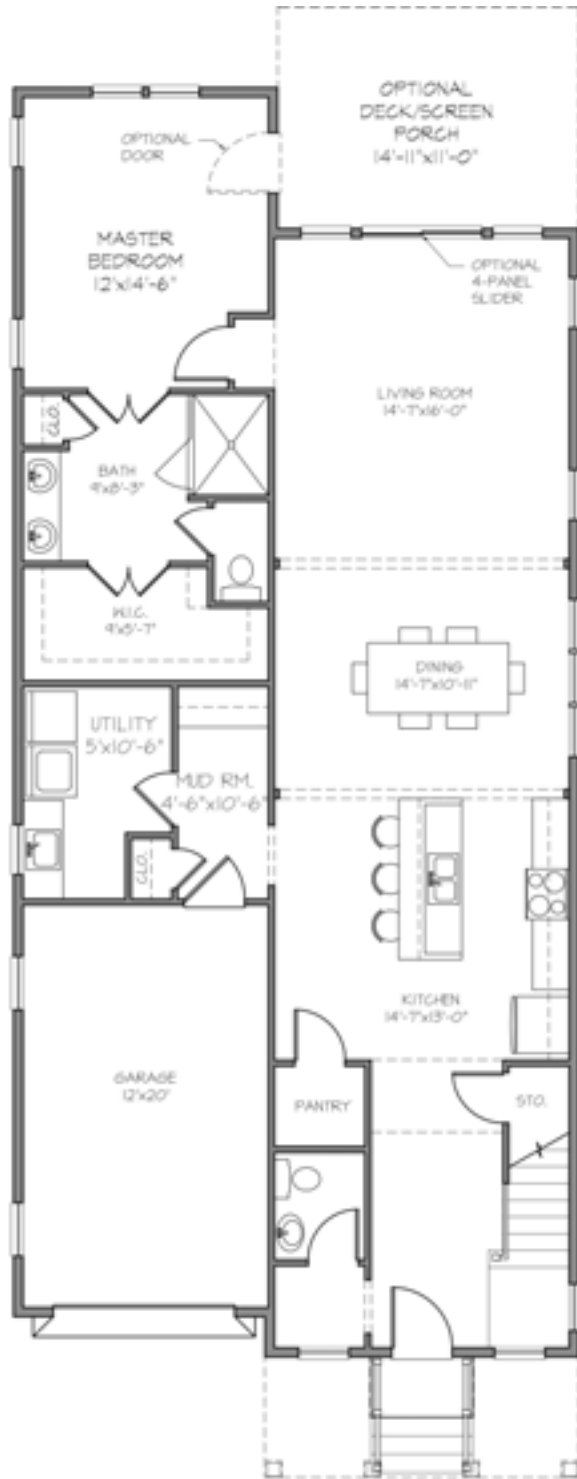

THE  
BURTON

FOR ADDITIONAL INFORMATION TEXT "MYLOT" TO 99000

Evergreene  
*signature*  
ON YOUR LOT HOMES

# THE BURTON FLOOR PLAN

MAIN LEVEL

UPPER LEVEL

# THE BURTON FLOOR PLAN