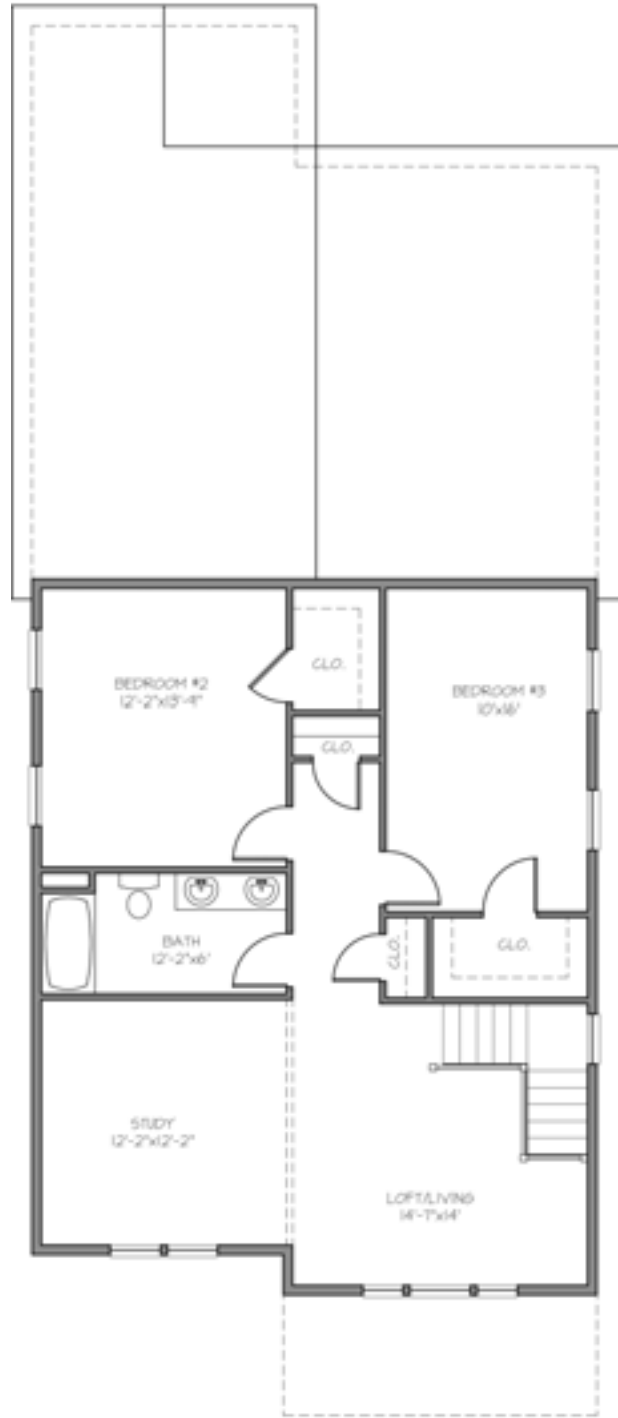

THE  
BURTON

FOR ADDITIONAL INFORMATION TEXT "MYLOT" TO 99000

Evergreene  
*signature*  
ON YOUR LOT HOMES

# THE BURTON FLOOR PLAN

MAIN LEVEL

UPPER LEVEL

# THE BURTON FLOOR PLAN