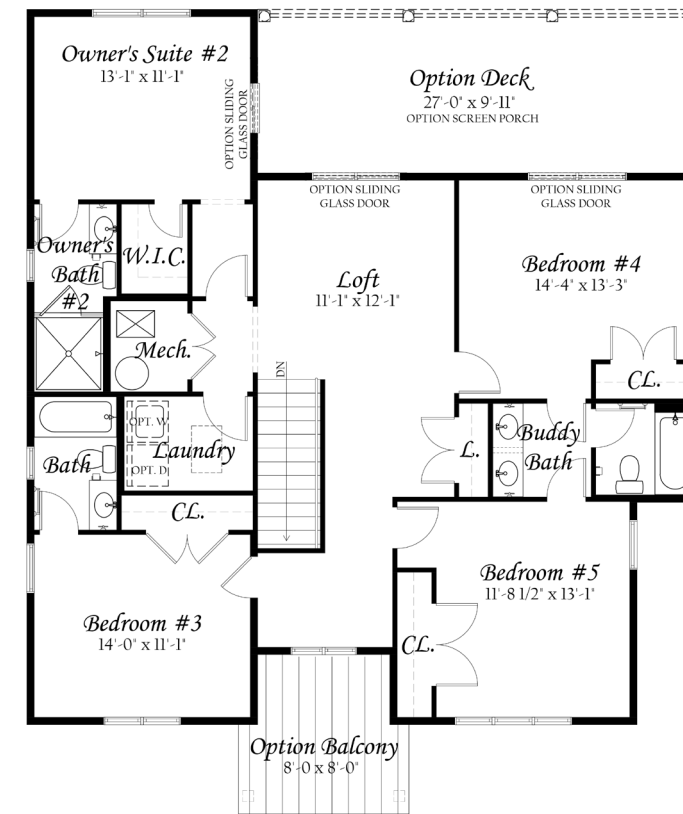

AVAILABLE ELEVATIONS

THE BAYBERRY

ELEVATION A *(shown on cover)*

ELEVATION B

ELEVATION C

THE BAYBERRY FLOOR PLAN

THE BAYBERRY FLOOR PLAN

GROUND LEVEL

MAIN LEVEL

UPPER LEVEL

UPPER LEVEL OPT 2ND MASTER

Evergreene reserves the right to change, upgrade or alter its plans, specifications and materials without notice or obligation. Options as indicated are available at additional cost and may not be available in all locations. This brochure is for illustrative purposes only and is not part of a legal contract. Photography may not represent exact home type available.