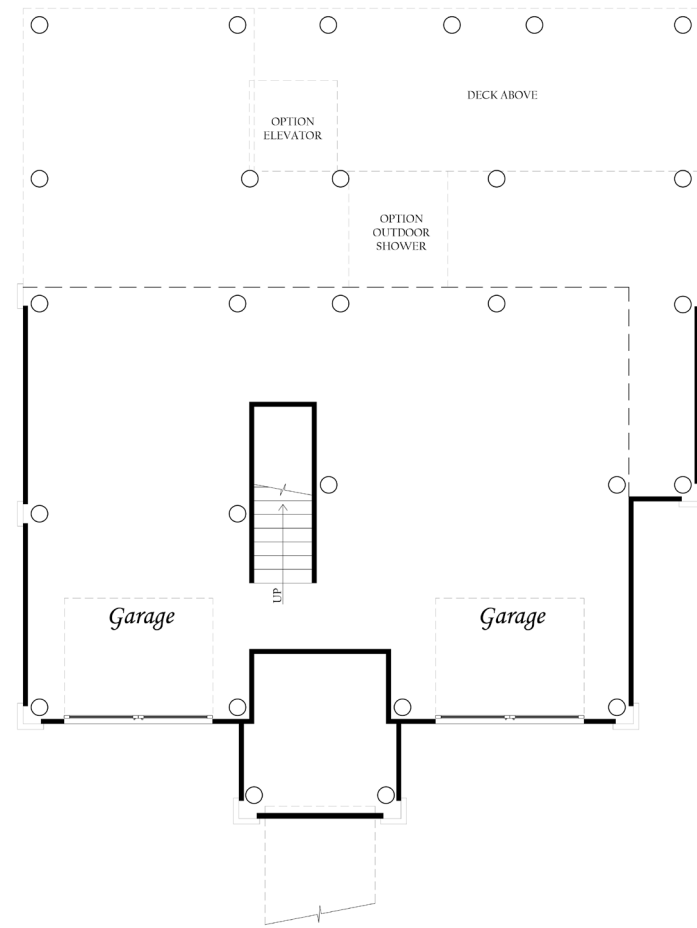

AVAILABLE ELEVATIONS

THE BAYBERRY

ELEVATION A *(shown on cover)*

ELEVATION B

ELEVATION C

THE BAYBERRY FLOOR PLAN

THE BAYBERRY FLOOR PLAN

GROUND LEVEL

MAIN LEVEL

UPPER LEVEL

UPPER LEVEL OPT 2ND MASTER

Evergreene reserves the right to change, upgrade or alter its plans, specifications and materials without notice or obligation. Options as indicated are available at additional cost and may not be available in all locations. This brochure is for illustrative purposes only and is not part of a legal contract. Photography may not represent exact home type available.