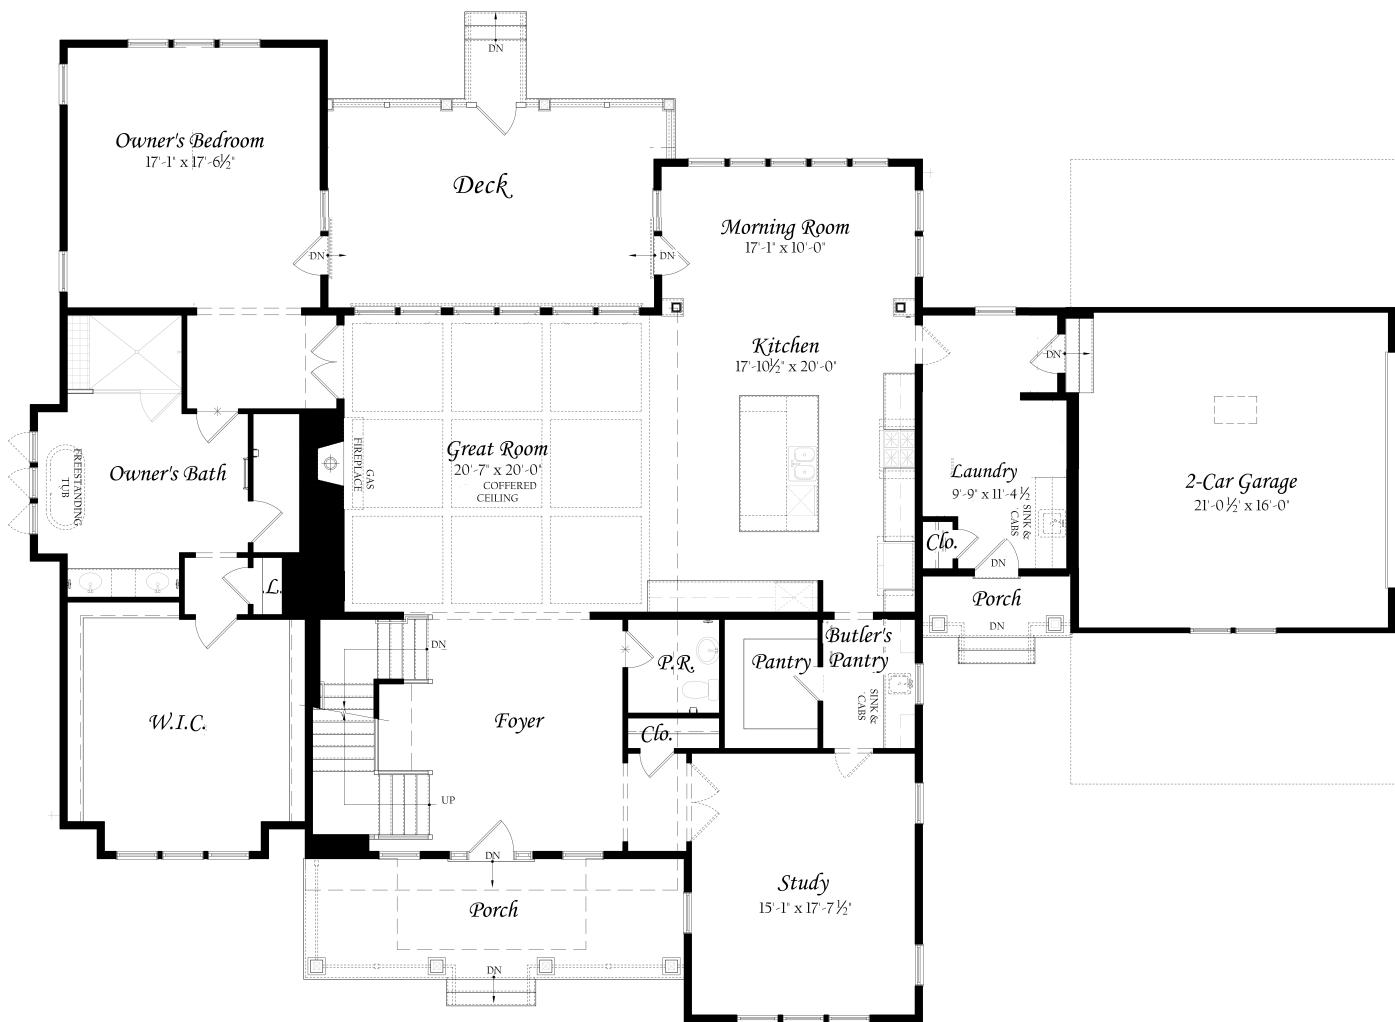

THE ROBEEY FLOOR PLAN

LOWER LEVEL

ELEVATION A

THE ROBEEY

38553 PALATINE PLACE, LOVETTSVILLE, VA 20180

PICTURED: ELEVATION A WITH OPTIONS REVERSED

APPROXIMATELY 5,700 SF
4 BD, 4.5 BA

Evergreene
HOMES

MYEVERGREENEHOMES.COM | 703.667.7878 | SALES@EVERGREENEHOMES.COM

THE ROBNEY FLOOR PLAN

MAIN LEVEL

ELEVATION A

THE ROBNEY FLOOR PLAN

UPPER LEVEL

ELEVATION A